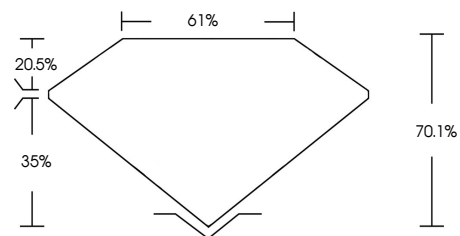

ELECTRONIC COPY

769650708
Report verification at igi.org

March 24, 2026
IGI Report Number **769650708**
Description **NATURAL DIAMOND**
Shape and Cutting Style **PEAR BRILLIANT**
Measurements **9.72 X 7.70 X 5.40 MM**
GRADING RESULTS
Carat Weight **3.25 CARATS**
Color Grade **BLACK, TREATED COLOR**

March 24, 2026
IGI Report Number **769650708**
Description **NATURAL DIAMOND**
Shape and Cutting Style **PEAR BRILLIANT**
Measurements **9.72 X 7.70 X 5.40 MM**
GRADING RESULTS
Carat Weight **3.25 CARATS**
Color Grade **BLACK, TREATED COLOR**
ADDITIONAL GRADING INFORMATION
Fluorescence **NONE**
Inscription(s) **769650708**

PROPORTIONS

Sample Image Used

COLOR

D - F	G - J	K - M	N - R	S - Z	FANCY
Colorless	Near Colorless	Slightly Tinted	Very Light Color	Light Color	

CLARITY

FL	IF	VVS ¹⁻²	VS ¹⁻²	SI ¹⁻²	I ¹⁻³
Flawless	Internally Flawless	Very Very Slightly Included	Very Slightly Included	Slightly Included	Included