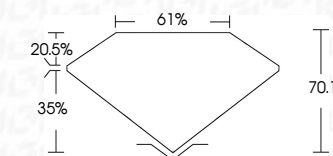

ELECTRONIC COPY

769650708
Report verification at igi.org

March 24, 2026
IGI Report Number **769650708**
Description **NATURAL DIAMOND**
Shape and Cutting Style **PEAR BRILLIANT**
Measurements **9.72 X 7.70 X 5.40 MM**
GRADING RESULTS
Carat Weight **3.25 CARATS**
Color Grade **BLACK, TREATED COLOR**

March 24, 2026
IGI Report Number **769650708**
Description **NATURAL DIAMOND**
Shape and Cutting Style **PEAR BRILLIANT**
Measurements **9.72 X 7.70 X 5.40 MM**
GRADING RESULTS
Carat Weight **3.25 CARATS**
Color Grade **BLACK, TREATED COLOR**
ADDITIONAL GRADING INFORMATION
Fluorescence **NONE**
Inscription(s) **769650708**

PROPORTIONS

Sample Image Used

COLOR

D - F	G - J	K - M	N - R	S - Z	FANCY
Colorless	Near Colorless	Slightly Tinted	Very Light Color	Light Color	

CLARITY

FL	IF	VVS ¹⁻²	VS ¹⁻²	SI ¹⁻²	I ¹⁻³
Flawless	Internally Flawless	Very Very Slightly Included	Very Slightly Included	Slightly Included	Included