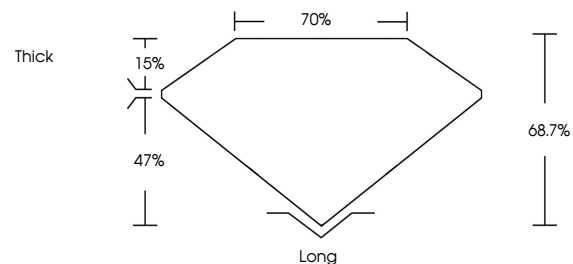

GRADING RESULTS

Carat Weight **1.00 CARAT**
Color Grade **I**
Clarity Grade **VS 2**
Cut Grade **VERY GOOD**

ADDITIONAL GRADING INFORMATION

Polish **VERY GOOD**
Symmetry **EXCELLENT**
Fluorescence **NONE**
Inscription(s) **IGI 769633540**

January 31, 2026
IGI Report No 769633540
EMERALD CUT
6.58 X 4.66 X 3.20 MM
1.00 CARAT
Color Grade **I**
Clarity Grade **VS 2**
Depth **68.7%**
Table **70%**
Girdle **Thick**
Culet **None**
Polish **VERY GOOD**
Symmetry **EXCELLENT**
Fluorescence **NONE**
Inscription(s) **IGI 769633540**

DIAMOND REPORT

January 31, 2026
IGI Report Number **769633540**
Description **NATURAL DIAMOND**
Shape and Cutting Style **EMERALD CUT**
Measurements **6.58 X 4.66 X 3.20 MM**

GRADING RESULTS

Carat Weight **1.00 CARAT**
Color Grade **I**
Clarity Grade **VS 2**
Cut Grade **VERY GOOD**

ADDITIONAL GRADING INFORMATION

Polish **VERY GOOD**
Symmetry **EXCELLENT**
Fluorescence **NONE**
Inscription(s) **IGI 769633540**

PROPORTIONS

Sample Image Used

CLARITY CHARACTERISTICS

KEY TO SYMBOLS

Red symbols indicate internal characteristics.
Green symbols indicate external characteristics.