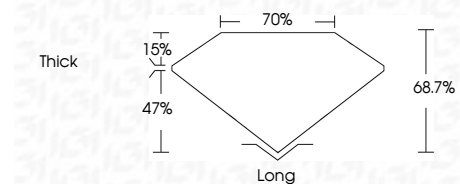

ELECTRONIC COPY

769633540
Report verification at igi.org

January 31, 2026
IGI Report Number **769633540**
Description **NATURAL DIAMOND**
Shape and Cutting Style **EMERALD CUT**
Measurements **6.58 X 4.66 X 3.20 MM**

GRADING RESULTS

Carat Weight **1.00 CARAT**
Color Grade **I**
Clarity Grade **VS 2**
Cut Grade **VERY GOOD**

ADDITIONAL GRADING INFORMATION

Polish **VERY GOOD**
Symmetry **EXCELLENT**
Fluorescence **NONE**
Inscription(s) **IGI 769633540**

January 31, 2026
IGI Report No 769633540
EMERALD CUT
6.58 X 4.66 X 3.20 MM
1.00 CARAT
Color Grade **I**
Clarity Grade **VS 2**
Depth **68.7%**
Table **70%**
Girdle **Thick**
Culet **None**
Polish **VERY GOOD**
Symmetry **EXCELLENT**
Fluorescence **NONE**
Inscription(s) **IGI 769633540**

DIAMOND REPORT

January 31, 2026
IGI Report Number **769633540**
Description **NATURAL DIAMOND**
Shape and Cutting Style **EMERALD CUT**
Measurements **6.58 X 4.66 X 3.20 MM**

GRADING RESULTS

Carat Weight **1.00 CARAT**
Color Grade **I**
Clarity Grade **VS 2**
Cut Grade **VERY GOOD**