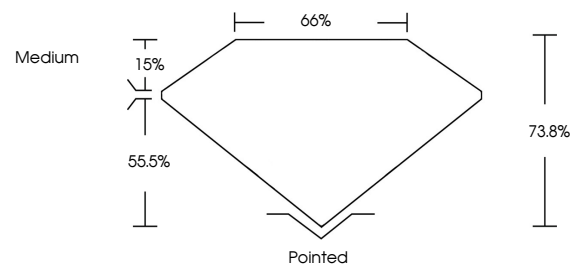

GRADING RESULTS

Carat Weight **1.50 CARAT**
Color Grade **K**
Clarity Grade **VS 2**
Cut Grade **VERY GOOD**

ADDITIONAL GRADING INFORMATION

Polish **EXCELLENT**
Symmetry **EXCELLENT**
Fluorescence **NONE**
Inscription(s) **IGI 769610919**

IGI

January 30, 2026
IGI Report No 769610919
PRINCESS CUT
6.14 X 6.03 X 4.45 MM
1.50 CARAT
K
VS 2
VERY GOOD
66%
Medium
Pointed
EXCELLENT
EXCELLENT
NONE
IGI 769610919

DIAMOND REPORT

January 30, 2026
IGI Report Number **769610919**
Description **NATURAL DIAMOND**
Shape and Cutting Style **PRINCESS CUT**
Measurements **6.14 X 6.03 X 4.45 MM**

PROPORTIONS

Sample Image Used

CLARITY CHARACTERISTICS

KEY TO SYMBOLS

Red symbols indicate internal characteristics.
Green symbols indicate external characteristics.

COLOR

D - F	G - J	K - M	N - R	S - Z	FANCY
Colorless	Near Colorless	Slightly Tinted	Very Light Color	Light Color	