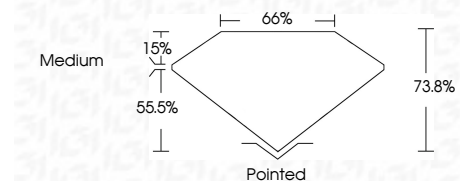

ELECTRONIC COPY

769610919
Report verification at igi.org

January 30, 2026
IGI Report Number **769610919**
Description **NATURAL DIAMOND**
Shape and Cutting Style **PRINCESS CUT**
Measurements **6.14 X 6.03 X 4.45 MM**

GRADING RESULTS

Carat Weight **1.50 CARAT**
Color Grade **K**
Clarity Grade **VS 2**
Cut Grade **VERY GOOD**

ADDITIONAL GRADING INFORMATION

Polish **EXCELLENT**
Symmetry **EXCELLENT**
Fluorescence **NONE**
Inscription(s) **IGI 769610919**

IGI

January 30, 2026
IGI Report No 769610919
PRINCESS CUT
6.14 X 6.03 X 4.45 MM
1.50 CARAT
K
VS 2
VERY GOOD
66%
Medium
Pointed
EXCELLENT
EXCELLENT
NONE
IGI 769610919

DIAMOND REPORT

January 30, 2026
IGI Report Number **769610919**
Description **NATURAL DIAMOND**
Shape and Cutting Style **PRINCESS CUT**
Measurements **6.14 X 6.03 X 4.45 MM**