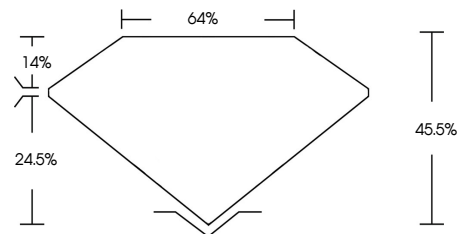

ELECTRONIC COPY

768692014
Report verification at igi.org

February 12, 2026
IGI Report Number **768692014**
Description **NATURAL DIAMOND**
Shape and Cutting Style **OVAL MODIFIED BRILLIANT**
Measurements **12.08 X 10.34 X 4.70 MM**
GRADING RESULTS
Carat Weight **5.00 CARATS**
Color Grade **NATURAL FANCY BLACK**

February 12, 2026
IGI Report Number **768692014**
Description **NATURAL DIAMOND**
Shape and Cutting Style **OVAL MODIFIED BRILLIANT**
Measurements **12.08 X 10.34 X 4.70 MM**
GRADING RESULTS
Carat Weight **5.00 CARATS**
Color Grade **NATURAL FANCY BLACK**
ADDITIONAL GRADING INFORMATION
Fluorescence **NONE**
Inscription(s) **768692014**

PROPORTIONS

Sample Image Used

COLOR

D - F	G - J	K - M	N - R	S - Z	FANCY
Colorless	Near Colorless	Slightly Tinted	Very Light Color	Light Color	

CLARITY

FL	IF	VVS ¹⁻²	VS ¹⁻²	SI ¹⁻²	I ¹⁻³
Flawless	Internally Flawless	Very Very Slightly Included	Very Slightly Included	Slightly Included	Included

ADDITIONAL GRADING INFORMATION

Fluorescence **NONE**
Inscription(s) **768692014**

IGI

February 12, 2026
IGI Report No 768692014
OVAL MODIFIED BRILLIANT
12.08 X 10.34 X 4.70 MM
5.00 CARATS
NATURAL FANCY BLACK
Carat Weight
Color Grade
Depth 45.5%
Table 64%
Girdle
Culet
Fluorescence NONE
Inscriptions(s) 768692014