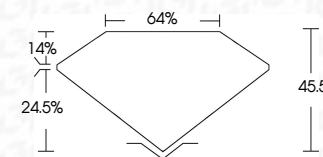

ELECTRONIC COPY

768692014
Report verification at igi.org

February 12, 2026
IGI Report Number **768692014**
Description **NATURAL DIAMOND**
Shape and Cutting Style **OVAL MODIFIED BRILLIANT**
Measurements **12.08 X 10.34 X 4.70 MM**
GRADING RESULTS
Carat Weight **5.00 CARATS**
Color Grade **NATURAL FANCY BLACK**

February 12, 2026
IGI Report Number **768692014**
Description **NATURAL DIAMOND**
Shape and Cutting Style **OVAL MODIFIED BRILLIANT**
Measurements **12.08 X 10.34 X 4.70 MM**
GRADING RESULTS
Carat Weight **5.00 CARATS**
Color Grade **NATURAL FANCY BLACK**
ADDITIONAL GRADING INFORMATION
Fluorescence **NONE**
Inscription(s) **768692014**

PROPORTIONS

Sample Image Used

COLOR

D - F	G - J	K - M	N - R	S - Z	FANCY
Colorless	Near Colorless	Slightly Tinted	Very Light Color	Light Color	

CLARITY

FL	IF	VVS ¹⁻²	VS ¹⁻²	SI ¹⁻²	I ¹⁻³
Flawless	Internally Flawless	Very Very Slightly Included	Very Slightly Included	Slightly Included	Included

ADDITIONAL GRADING INFORMATION

Fluorescence **NONE**
Inscription(s) **768692014**

IGI

February 12, 2026
IGI Report No 768692014
OVAL MODIFIED BRILLIANT
12.08 X 10.34 X 4.70 MM
5.00 CARATS
NATURAL FANCY BLACK
Carat Weight
Color Grade
Depth 45.5%
Table 64%
Girdle
Culet
Fluorescence NONE
Inscriptions(s) 768692014