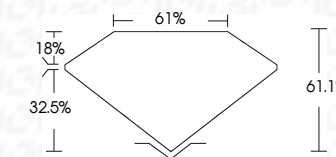

ELECTRONIC COPY

768692012
Report verification at igi.org

February 12, 2026
IGI Report Number **768692012**
Description **NATURAL DIAMOND**
Shape and Cutting Style **PEAR MODIFIED BRILLIANT**
Measurements **10.66 X 6.99 X 4.27 MM**
GRADING RESULTS
Carat Weight **2.66 CARATS**
Color Grade **NATURAL FANCY BLACK**

February 12, 2026
IGI Report Number **768692012**
Description **NATURAL DIAMOND**
Shape and Cutting Style **PEAR MODIFIED BRILLIANT**
Measurements **10.66 X 6.99 X 4.27 MM**
GRADING RESULTS
Carat Weight **2.66 CARATS**
Color Grade **NATURAL FANCY BLACK**
ADDITIONAL GRADING INFORMATION
Fluorescence **NONE**
Inscription(s) **768692012**

PROPORTIONS

Sample Image Used

COLOR

D - F	G - J	K - M	N - R	S - Z	FANCY
Colorless	Near Colorless	Slightly Tinted	Very Light Color	Light Color	

CLARITY

FL	IF	VVS ¹⁻²	VS ¹⁻²	SI ¹⁻²	I ¹⁻³
Flawless	Internally Flawless	Very Very Slightly Included	Very Slightly Included	Slightly Included	Included

ADDITIONAL GRADING INFORMATION

Fluorescence **NONE**
Inscription(s) **768692012**

IGI

February 12, 2026
IGI Report No **768692012**
PEAR MODIFIED BRILLIANT
10.66 X 6.99 X 4.27 MM
Carat Weight **2.66 CARATS**
Color Grade **NATURAL FANCY BLACK**
Depth **61.1%**
Table **61%**
Culet **NONE**
Fluorescence **NONE**
Inscription(s) **768692012**