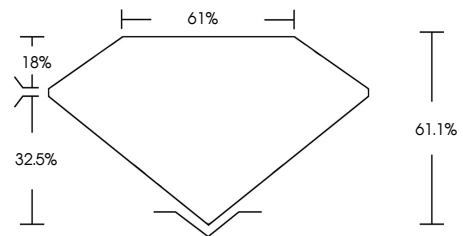

ELECTRONIC COPY

768692012
Report verification at igi.org

February 12, 2026
IGI Report Number **768692012**
Description **NATURAL DIAMOND**
Shape and Cutting Style **PEAR MODIFIED BRILLIANT**
Measurements **10.66 X 6.99 X 4.27 MM**
GRADING RESULTS
Carat Weight **2.66 CARATS**
Color Grade **NATURAL FANCY BLACK**

February 12, 2026
IGI Report Number **768692012**
Description **NATURAL DIAMOND**
Shape and Cutting Style **PEAR MODIFIED BRILLIANT**
Measurements **10.66 X 6.99 X 4.27 MM**
GRADING RESULTS
Carat Weight **2.66 CARATS**
Color Grade **NATURAL FANCY BLACK**
ADDITIONAL GRADING INFORMATION
Fluorescence **NONE**
Inscription(s) **768692012**

PROPORTIONS

Sample Image Used

COLOR

D - F	G - J	K - M	N - R	S - Z	FANCY
Colorless	Near Colorless	Slightly Tinted	Very Light Color	Light Color	

CLARITY

FL	IF	VVS ¹⁻²	VS ¹⁻²	SI ¹⁻²	I ¹⁻³
Flawless	Internally Flawless	Very Very Slightly Included	Very Slightly Included	Slightly Included	Included

ADDITIONAL GRADING INFORMATION

Fluorescence **NONE**
Inscription(s) **768692012**

IGI

February 12, 2026
IGI Report No **768692012**
PEAR MODIFIED BRILLIANT
10.66 X 6.99 X 4.27 MM
Carat Weight **2.66 CARATS**
Color Grade **NATURAL FANCY BLACK**
Depth **61.1%**
Table **61%**
Culet **NONE**
Fluorescence **NONE**
Inscription(s) **768692012**