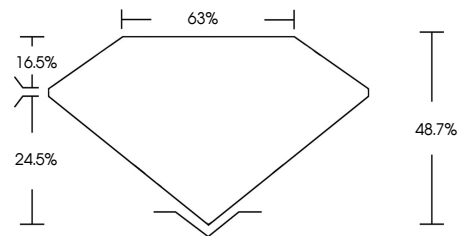

ELECTRONIC COPY

768692009
Report verification at igi.org

February 12, 2026
IGI Report Number **768692009**
Description **NATURAL DIAMOND**
Shape and Cutting Style **PEAR MODIFIED BRILLIANT**
Measurements **8.03 X 6.55 X 3.19 MM**
GRADING RESULTS
Carat Weight **1.31 CARAT**
Color Grade **NATURAL FANCY BLACK**

February 12, 2026
IGI Report Number **768692009**
Description **NATURAL DIAMOND**
Shape and Cutting Style **PEAR MODIFIED BRILLIANT**
Measurements **8.03 X 6.55 X 3.19 MM**
GRADING RESULTS
Carat Weight **1.31 CARAT**
Color Grade **NATURAL FANCY BLACK**
ADDITIONAL GRADING INFORMATION
Fluorescence **NONE**
Inscription(s) **768692009**

PROPORTIONS

Sample Image Used

COLOR

D - F	G - J	K - M	N - R	S - Z	FANCY
Colorless	Near Colorless	Slightly Tinted	Very Light Color	Light Color	

CLARITY

FL	IF	VVS ¹⁻²	VS ¹⁻²	SI ¹⁻²	I ¹⁻³
Flawless	Internally Flawless	Very Very Slightly Included	Very Slightly Included	Slightly Included	Included