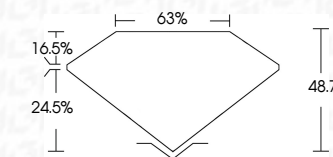

ELECTRONIC COPY

768692009
Report verification at igi.org

February 12, 2026
IGI Report Number **768692009**
Description **NATURAL DIAMOND**
Shape and Cutting Style **PEAR MODIFIED BRILLIANT**
Measurements **8.03 X 6.55 X 3.19 MM**
GRADING RESULTS
Carat Weight **1.31 CARAT**
Color Grade **NATURAL FANCY BLACK**

February 12, 2026
IGI Report Number **768692009**
Description **NATURAL DIAMOND**
Shape and Cutting Style **PEAR MODIFIED BRILLIANT**
Measurements **8.03 X 6.55 X 3.19 MM**
GRADING RESULTS
Carat Weight **1.31 CARAT**
Color Grade **NATURAL FANCY BLACK**
ADDITIONAL GRADING INFORMATION
Fluorescence **NONE**
Inscription(s) **768692009**

PROPORTIONS

Sample Image Used

COLOR

D - F	G - J	K - M	N - R	S - Z	FANCY
Colorless	Near Colorless	Slightly Tinted	Very Light Color	Light Color	

CLARITY

FL	IF	VVS ¹⁻²	VS ¹⁻²	SI ¹⁻²	I ¹⁻³
Flawless	Internally Flawless	Very Very Slightly Included	Very Slightly Included	Slightly Included	Included