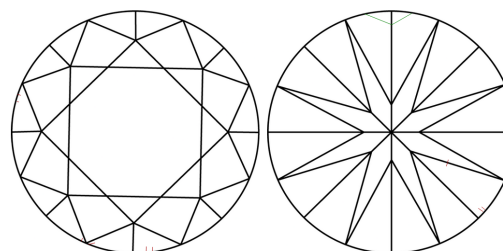

**DIAMOND REPORT**

March 10, 2026  
IGI Report Number **768684085**  
Description **NATURAL DIAMOND**  
Shape and Cutting Style **ROUND BRILLIANT**  
Measurements **5.87 - 5.99 X 4.15 MM**

**GRADING RESULTS**

Carat Weight **1.00 CARAT**  
Color Grade **I**  
Clarity Grade **VVS 2**  
Cut Grade **FAIR**

**ADDITIONAL GRADING INFORMATION**

Polish **VERY GOOD**  
Symmetry **GOOD**  
Fluorescence **NONE**  
Inscription(s) **IGI 768684085**

**PROPORTIONS**

Sample Image Used

**CLARITY CHARACTERISTICS**

**KEY TO SYMBOLS**

Red symbols indicate internal characteristics.  
Green symbols indicate external characteristics.

**COLOR**

| D - F     | G - J          | K - M           | N - R            | S - Z       | FANCY |
|-----------|----------------|-----------------|------------------|-------------|-------|
| Colorless | Near Colorless | Slightly Tinted | Very Light Color | Light Color |       |