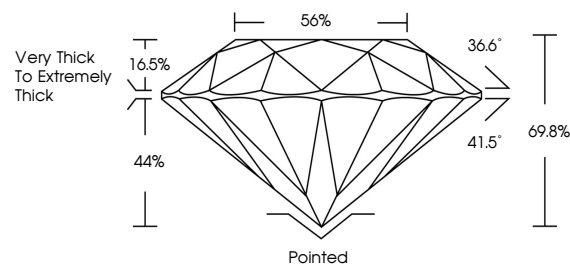

**GRADING RESULTS**

Carat Weight **1.00 CARAT**  
Color Grade **I**  
Clarity Grade **VVS 2**  
Cut Grade **FAIR**

**ADDITIONAL GRADING INFORMATION**

Polish **VERY GOOD**  
Symmetry **GOOD**  
Fluorescence **NONE**  
Inscription(s) **IGI 768684085**

**DIAMOND REPORT**

March 10, 2026  
IGI Report Number **768684085**  
Description **NATURAL DIAMOND**  
Shape and Cutting Style **ROUND BRILLIANT**  
Measurements **5.87 - 5.99 X 4.15 MM**

**GRADING RESULTS**

Carat Weight **1.00 CARAT**  
Color Grade **I**  
Clarity Grade **VVS 2**  
Cut Grade **FAIR**

**ADDITIONAL GRADING INFORMATION**

Polish **VERY GOOD**  
Symmetry **GOOD**  
Fluorescence **NONE**  
Inscription(s) **IGI 768684085**

**PROPORTIONS**

Sample Image Used

**CLARITY CHARACTERISTICS**

**KEY TO SYMBOLS**

Red symbols indicate internal characteristics.  
Green symbols indicate external characteristics.

**COLOR**

| D - F     | G - J          | K - M           | N - R            | S - Z       | FANCY |
|-----------|----------------|-----------------|------------------|-------------|-------|
| Colorless | Near Colorless | Slightly Tinted | Very Light Color | Light Color |       |