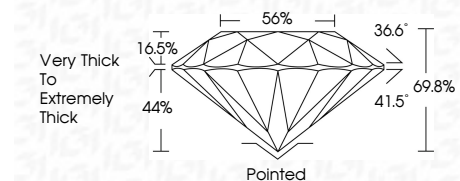

**ELECTRONIC COPY**

768684085  
Report verification at [igi.org](http://igi.org)

March 10, 2026  
IGI Report Number **768684085**  
Description **NATURAL DIAMOND**  
Shape and Cutting Style **ROUND BRILLIANT**  
Measurements **5.87 - 5.99 X 4.15 MM**

**GRADING RESULTS**

Carat Weight **1.00 CARAT**  
Color Grade **I**  
Clarity Grade **VVS 2**  
Cut Grade **FAIR**

**ADDITIONAL GRADING INFORMATION**

Polish **VERY GOOD**  
Symmetry **GOOD**  
Fluorescence **NONE**  
Inscription(s) **IGI 768684085**

**DIAMOND REPORT**

March 10, 2026  
IGI Report Number **768684085**  
Description **NATURAL DIAMOND**  
Shape and Cutting Style **ROUND BRILLIANT**  
Measurements **5.87 - 5.99 X 4.15 MM**

**GRADING RESULTS**

Carat Weight **1.00 CARAT**  
Color Grade **I**  
Clarity Grade **VVS 2**  
Cut Grade **FAIR**

**ADDITIONAL GRADING INFORMATION**

Polish **VERY GOOD**  
Symmetry **GOOD**  
Fluorescence **NONE**  
Inscription(s) **IGI 768684085**