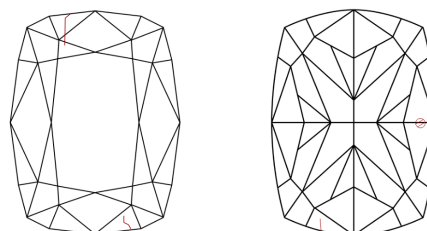

ELECTRONIC COPY

768663529
Report verification at igi.org

March 16, 2026
IGI Report Number **768663529**
Description **NATURAL DIAMOND**
Shape and Cutting Style **CUSHION MIXED CUT**
Measurements **7.25 X 6.42 X 4.41 MM**

DIAMOND REPORT

March 16, 2026
IGI Report Number **768663529**
Description **NATURAL DIAMOND**
Shape and Cutting Style **CUSHION MIXED CUT**
Measurements **7.25 X 6.42 X 4.41 MM**

GRADING RESULTS

Carat Weight **1.90 CARAT**
Color Grade **NATURAL FANCY LIGHT YELLOW**
Clarity Grade **SI 1**
Cut Grade **VERY GOOD**

ADDITIONAL GRADING INFORMATION

Polish **EXCELLENT**
Symmetry **EXCELLENT**
Fluorescence **NONE**
Inscription(s) **(IGI) 768663529**

PROPORTIONS

Sample Image Used

CLARITY CHARACTERISTICS

KEY TO SYMBOLS

Red symbols indicate internal characteristics.
Green symbols indicate external characteristics.