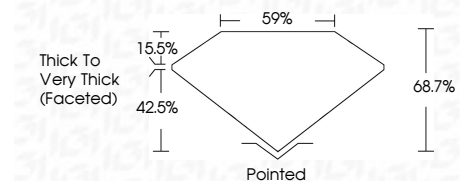

ELECTRONIC COPY

768663529
Report verification at igi.org

March 16, 2026
IGI Report Number **768663529**
Description **NATURAL DIAMOND**
Shape and Cutting Style **CUSHION MIXED CUT**
Measurements **7.25 X 6.42 X 4.41 MM**

GRADING RESULTS

Carat Weight **1.90 CARAT**
Color Grade **NATURAL FANCY LIGHT YELLOW**
Clarity Grade **SI 1**
Cut Grade **VERY GOOD**

ADDITIONAL GRADING INFORMATION

Polish **EXCELLENT**
Symmetry **EXCELLENT**
Fluorescence **NONE**
Inscription(s) **(IGI) 768663529**

IGI

March 16, 2026
IGI Report No 768663529
CUSHION MIXED CUT
1.90 CARAT
NATURAL FANCY LIGHT YELLOW
SI 1
VERY GOOD
68.7%
59%
Thick to Very Thick (Faceted)
Pointed
EXCELLENT
EXCELLENT
NONE
(IGI) 768663529

DIAMOND REPORT

March 16, 2026
IGI Report Number **768663529**
Description **NATURAL DIAMOND**
Shape and Cutting Style **CUSHION MIXED CUT**
Measurements **7.25 X 6.42 X 4.41 MM**

GRADING RESULTS

Carat Weight **1.90 CARAT**
Color Grade **NATURAL FANCY LIGHT YELLOW**
Clarity Grade **SI 1**
Cut Grade **VERY GOOD**