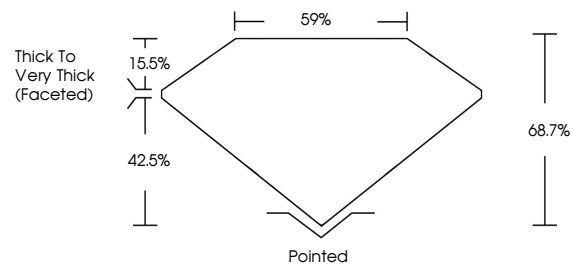

ELECTRONIC COPY

768663529
Report verification at igi.org

March 16, 2026
IGI Report Number **768663529**
Description **NATURAL DIAMOND**
Shape and Cutting Style **CUSHION MIXED CUT**
Measurements **7.25 X 6.42 X 4.41 MM**

GRADING RESULTS

Carat Weight **1.90 CARAT**
Color Grade **NATURAL FANCY LIGHT YELLOW**
Clarity Grade **SI 1**
Cut Grade **VERY GOOD**

ADDITIONAL GRADING INFORMATION

Polish **EXCELLENT**
Symmetry **EXCELLENT**
Fluorescence **NONE**
Inscription(s) **(IGI) 768663529**

DIAMOND REPORT

March 16, 2026
IGI Report Number **768663529**
Description **NATURAL DIAMOND**
Shape and Cutting Style **CUSHION MIXED CUT**
Measurements **7.25 X 6.42 X 4.41 MM**

GRADING RESULTS

Carat Weight **1.90 CARAT**
Color Grade **NATURAL FANCY LIGHT YELLOW**
Clarity Grade **SI 1**
Cut Grade **VERY GOOD**

ADDITIONAL GRADING INFORMATION

Polish **EXCELLENT**
Symmetry **EXCELLENT**
Fluorescence **NONE**
Inscription(s) **(IGI) 768663529**

PROPORTIONS

Sample Image Used

CLARITY CHARACTERISTICS

KEY TO SYMBOLS

Red symbols indicate internal characteristics.
Green symbols indicate external characteristics.