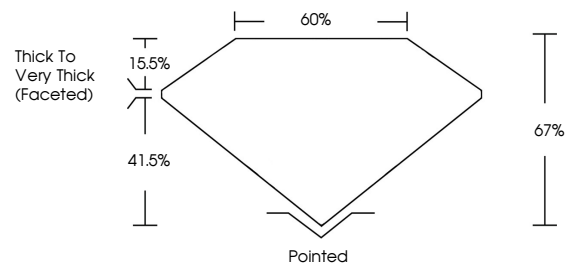

ELECTRONIC COPY

768663514
Report verification at igi.org

March 23, 2026
IGI Report Number **768663514**
Description **NATURAL DIAMOND**
Shape and Cutting Style **SQUARE CUSHION MODIFIED BRILLIANT**
Measurements **5.71 X 5.67 X 3.80 MM**
GRADING RESULTS
Carat Weight **1.16 CARAT**
Color Grade **NATURAL FANCY LIGHT YELLOW**
Clarity Grade **SI 1**
Cut Grade **VERY GOOD**

DIAMOND REPORT

March 23, 2026
IGI Report Number **768663514**
Description **NATURAL DIAMOND**
Shape and Cutting Style **SQUARE CUSHION MODIFIED BRILLIANT**
Measurements **5.71 X 5.67 X 3.80 MM**

GRADING RESULTS

Carat Weight **1.16 CARAT**
Color Grade **NATURAL FANCY LIGHT YELLOW**
Clarity Grade **SI 1**
Cut Grade **VERY GOOD**

ADDITIONAL GRADING INFORMATION

Polish **EXCELLENT**
Symmetry **VERY GOOD**
Fluorescence **NONE**
Inscription(s) **768663514**

PROPORTIONS

Sample Image Used

CLARITY CHARACTERISTICS

KEY TO SYMBOLS

Red symbols indicate internal characteristics.
Green symbols indicate external characteristics.

COLOR

D - F	G - J	K - M	N - R	S - Z	FANCY
Colorless	Near Colorless	Slightly Tinted	Very Light Color	Light Color	