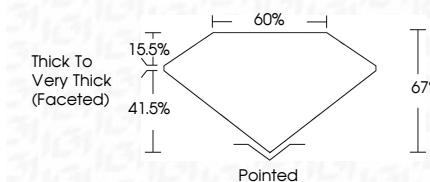

ELECTRONIC COPY

768663514
Report verification at igi.org

March 23, 2026
IGI Report Number **768663514**
Description **NATURAL DIAMOND**
Shape and Cutting Style **SQUARE CUSHION MODIFIED BRILLIANT**
Measurements **5.71 X 5.67 X 3.80 MM**
GRADING RESULTS
Carat Weight **1.16 CARAT**
Color Grade **NATURAL FANCY LIGHT YELLOW**
Clarity Grade **SI 1**
Cut Grade **VERY GOOD**

Carat Weight **1.16 CARAT**
Color Grade **NATURAL FANCY LIGHT YELLOW**
Clarity Grade **SI 1**
Cut Grade **VERY GOOD**

ADDITIONAL GRADING INFORMATION

Polish **EXCELLENT**
Symmetry **VERY GOOD**
Fluorescence **NONE**
Inscription(s) **768663514**

PROPORTIONS

Sample Image Used

CLARITY CHARACTERISTICS

KEY TO SYMBOLS

Red symbols indicate internal characteristics.
Green symbols indicate external characteristics.

COLOR

D - F	G - J	K - M	N - R	S - Z	FANCY
Colorless	Near Colorless	Slightly Tinted	Very Light Color	Light Color	

CLARITY

FL	IF	VVS ¹⁻²	VS ¹⁻²	SI ¹⁻²	I ¹⁻³
Flawless	Internally Flawless	Very Very Slightly Included	Very Slightly Included	Slightly Included	Included

ADDITIONAL GRADING INFORMATION

Polish **EXCELLENT**
Symmetry **VERY GOOD**
Fluorescence **NONE**
Inscription(s) **768663514**