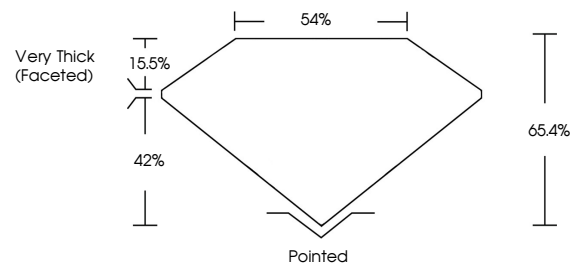

ELECTRONIC COPY

768663507
Report verification at igi.org

March 20, 2026
IGI Report Number **768663507**
Description **NATURAL DIAMOND**
Shape and Cutting Style **SQUARE CUSHION MODIFIED BRILLIANT**
Measurements **5.72 X 5.47 X 3.58 MM**
GRADING RESULTS
Carat Weight **1.00 CARAT**
Color Grade **NATURAL FANCY LIGHT YELLOW**
Clarity Grade **VS 2**
Cut Grade **VERY GOOD**

DIAMOND REPORT

March 20, 2026
IGI Report Number **768663507**
Description **NATURAL DIAMOND**
Shape and Cutting Style **SQUARE CUSHION MODIFIED BRILLIANT**
Measurements **5.72 X 5.47 X 3.58 MM**

GRADING RESULTS

Carat Weight **1.00 CARAT**
Color Grade **NATURAL FANCY LIGHT YELLOW**
Clarity Grade **VS 2**
Cut Grade **VERY GOOD**

ADDITIONAL GRADING INFORMATION

Polish **EXCELLENT**
Symmetry **EXCELLENT**
Fluorescence **NONE**
Inscription(s) **768663507**

PROPORTIONS

Sample Image Used

CLARITY CHARACTERISTICS

KEY TO SYMBOLS

Red symbols indicate internal characteristics.
Green symbols indicate external characteristics.

COLOR

D - F	G - J	K - M	N - R	S - Z	FANCY
Colorless	Near Colorless	Slightly Tinted	Very Light Color	Light Color	