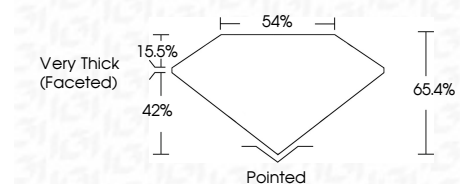

ELECTRONIC COPY

768663507
Report verification at igi.org

March 20, 2026
IGI Report Number **768663507**
Description **NATURAL DIAMOND**
Shape and Cutting Style **SQUARE CUSHION MODIFIED BRILLIANT**
Measurements **5.72 X 5.47 X 3.58 MM**
GRADING RESULTS
Carat Weight **1.00 CARAT**
Color Grade **NATURAL FANCY LIGHT YELLOW**
Clarity Grade **VS 2**
Cut Grade **VERY GOOD**

Carat Weight **1.00 CARAT**
Color Grade **NATURAL FANCY LIGHT YELLOW**
Clarity Grade **VS 2**
Cut Grade **VERY GOOD**

ADDITIONAL GRADING INFORMATION

Polish **EXCELLENT**
Symmetry **EXCELLENT**
Fluorescence **NONE**
Inscription(s) **768663507**

PROPORTIONS

Sample Image Used

CLARITY CHARACTERISTICS

KEY TO SYMBOLS

Red symbols indicate internal characteristics.
Green symbols indicate external characteristics.

COLOR

D - F	G - J	K - M	N - R	S - Z	FANCY
Colorless	Near Colorless	Slightly Tinted	Very Light Color	Light Color	

CLARITY

FL	IF	VVS ¹⁻²	VS ¹⁻²	SI ¹⁻²	I ¹⁻³
Flawless	Internally Flawless	Very Very Slightly Included	Very Slightly Included	Slightly Included	Included

ADDITIONAL GRADING INFORMATION

Polish **EXCELLENT**
Symmetry **EXCELLENT**
Fluorescence **NONE**
Inscription(s) **768663507**