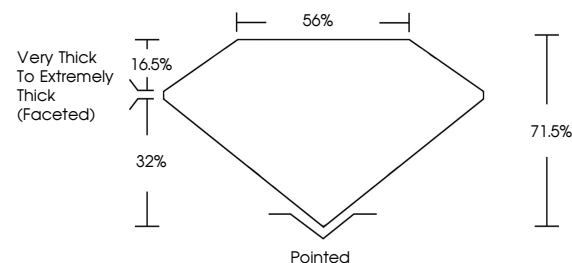

ELECTRONIC COPY

768663501
Report verification at igi.org

March 20, 2026
IGI Report Number **768663501**
Description **NATURAL DIAMOND**
Shape and Cutting Style **OVAL MODIFIED BRILLIANT**
Measurements **8.37 X 5.83 X 4.17 MM**

GRADING RESULTS

Carat Weight **1.64 CARAT**
Color Grade **NATURAL FANCY YELLOW**
Clarity Grade **VS 1**
Cut Grade **GOOD**

ADDITIONAL GRADING INFORMATION

Polish **EXCELLENT**
Symmetry **EXCELLENT**
Fluorescence **NONE**
Inscription(s) **IGI 768663501**

March 20, 2026
IGI Report No 768663501
OVAL MODIFIED BRILLIANT
1.64 CARAT
NATURAL FANCY YELLOW
VS 1
GOOD
8.37 X 5.83 X 4.17 MM
Very Thick To Extremely Thick (Faceted)
Pointed
EXCELLENT
EXCELLENT
NONE
IGI 768663501

Sample Image Used

PROPORTIONS

CLARITY CHARACTERISTICS

KEY TO SYMBOLS

Red symbols indicate internal characteristics.
Green symbols indicate external characteristics.

COLOR

D - F	G - J	K - M	N - R	S - Z	FANCY
Colorless	Near Colorless	Slightly Tinted	Very Light Color	Light Color	