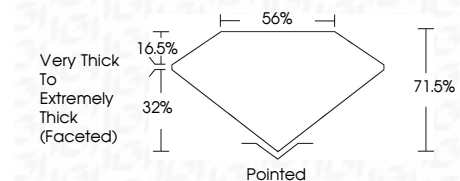

ELECTRONIC COPY

768663501
Report verification at igi.org

March 20, 2026
IGI Report Number **768663501**
Description **NATURAL DIAMOND**
Shape and Cutting Style **OVAL MODIFIED BRILLIANT**
Measurements **8.37 X 5.83 X 4.17 MM**

GRADING RESULTS

Carat Weight **1.64 CARAT**
Color Grade **NATURAL FANCY YELLOW**
Clarity Grade **VS 1**
Cut Grade **GOOD**

ADDITIONAL GRADING INFORMATION

Polish **EXCELLENT**
Symmetry **EXCELLENT**
Fluorescence **NONE**
Inscription(s) **IGI 768663501**

March 20, 2026
IGI Report No 768663501
OVAL MODIFIED BRILLIANT
1.64 CARAT
NATURAL FANCY YELLOW
VS 1
GOOD
8.37 X 5.83 X 4.17 MM
Very Thick To Extremely Thick (Faceted)
Pointed
EXCELLENT
EXCELLENT
NONE
IGI 768663501