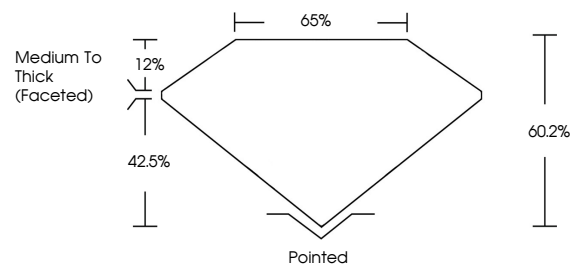

ELECTRONIC COPY

768625039
Report verification at igi.org

January 29, 2026
IGI Report Number **768625039**
Description **NATURAL DIAMOND**
Shape and Cutting Style **PEAR BRILLIANT**
Measurements **8.73 X 5.63 X 3.39 MM**

IGI

January 29, 2026
IGI Report No 768625039
PEAR BRILLIANT
1.00 CARAT J
8.73 X 5.63 X 3.39 MM
Carat Weight
Color Grade
Clarity Grade
Depth
Table
Girdle
1.00 CARAT
J
VS 2
VERY GOOD
60.2%
65%
Medium To Thick (Faceted)
Pointed
EXCELLENT
EXCELLENT
NONE
NONE
IGI 768625039

DIAMOND REPORT

January 29, 2026
IGI Report Number **768625039**
Description **NATURAL DIAMOND**
Shape and Cutting Style **PEAR BRILLIANT**
Measurements **8.73 X 5.63 X 3.39 MM**

GRADING RESULTS

Carat Weight **1.00 CARAT**
Color Grade **J**
Clarity Grade **VS 2**
Cut Grade **VERY GOOD**

ADDITIONAL GRADING INFORMATION

Polish **EXCELLENT**
Symmetry **EXCELLENT**
Fluorescence **NONE**
Inscription(s) **IGI 768625039**

PROPORTIONS

CLARITY CHARACTERISTICS

KEY TO SYMBOLS

Red symbols indicate internal characteristics.
Green symbols indicate external characteristics.