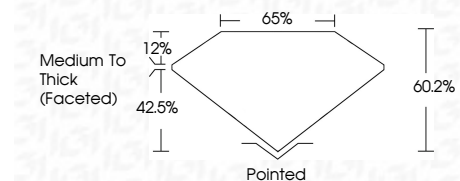

ELECTRONIC COPY

768625039
Report verification at igi.org

January 29, 2026
IGI Report Number **768625039**
Description **NATURAL DIAMOND**
Shape and Cutting Style **PEAR BRILLIANT**
Measurements **8.73 X 5.63 X 3.39 MM**

GRADING RESULTS

Carat Weight **1.00 CARAT**
Color Grade **J**
Clarity Grade **VS 2**
Cut Grade **VERY GOOD**

ADDITIONAL GRADING INFORMATION

Polish **EXCELLENT**
Symmetry **EXCELLENT**
Fluorescence **NONE**
Inscription(s) **IGI 768625039**

IGI

January 29, 2026
IGI Report No 768625039
PEAR BRILLIANT
1.00 CARAT J
8.73 X 5.63 X 3.39 MM
Carat Weight
Color Grade
Clarity Grade
Depth
Table
Girdle
1.00 CARAT
J
VS 2
VERY GOOD
60.2%
65%
Medium To Thick (Faceted)
Pointed
EXCELLENT
EXCELLENT
NONE
NONE
IGI 768625039

DIAMOND REPORT

January 29, 2026
IGI Report Number **768625039**
Description **NATURAL DIAMOND**
Shape and Cutting Style **PEAR BRILLIANT**
Measurements **8.73 X 5.63 X 3.39 MM**

GRADING RESULTS

Carat Weight **1.00 CARAT**
Color Grade **J**
Clarity Grade **VS 2**
Cut Grade **VERY GOOD**