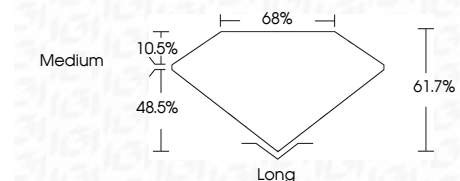

ELECTRONIC COPY

768618171
Report verification at igi.org

March 9, 2026
IGI Report Number **768618171**
Description **NATURAL DIAMOND**
Shape and Cutting Style **EMERALD CUT**
Measurements **8.49 X 5.67 X 3.50 MM**

GRADING RESULTS

Carat Weight **1.61 CARAT**
Color Grade **I**
Clarity Grade **VS 1**
Cut Grade **VERY GOOD**

ADDITIONAL GRADING INFORMATION

Polish **EXCELLENT**
Symmetry **EXCELLENT**
Fluorescence **NONE**
Inscription(s) **IGI 768618171**

IGI

March 9, 2026
IGI Report No 768618171
EMERALD CUT
Carat Weight **1.61 CARAT**
Color Grade **I**
Clarity Grade **VS 1**
Depth **61.7%**
Table **68%**
Girdle **Medium**
Culet **Long**
Polish **EXCELLENT**
Symmetry **EXCELLENT**
Fluorescence **NONE**
Inscriptions(s) **IGI 768618171**

DIAMOND REPORT

March 9, 2026
IGI Report Number **768618171**
Description **NATURAL DIAMOND**
Shape and Cutting Style **EMERALD CUT**
Measurements **8.49 X 5.67 X 3.50 MM**

GRADING RESULTS

Carat Weight **1.61 CARAT**
Color Grade **I**
Clarity Grade **VS 1**
Cut Grade **VERY GOOD**