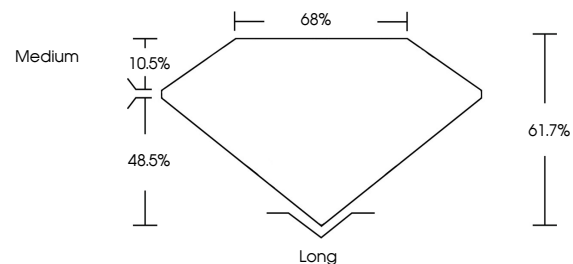

GRADING RESULTS

Carat Weight **1.61 CARAT**
Color Grade **I**
Clarity Grade **VS 1**
Cut Grade **VERY GOOD**

ADDITIONAL GRADING INFORMATION

Polish **EXCELLENT**
Symmetry **EXCELLENT**
Fluorescence **NONE**
Inscription(s) **IGI 768618171**

IGI

March 9, 2026
IGI Report No 768618171
EMERALD CUT
Carat Weight **1.61 CARAT**
Color Grade **I**
Clarity Grade **VS 1**
Depth **61.7%**
Table **68%**
Girdle **Medium**
Culet **Long**
Polish **EXCELLENT**
Symmetry **EXCELLENT**
Fluorescence **NONE**
Inscriptions(s) **IGI 768618171**

DIAMOND REPORT

March 9, 2026
IGI Report Number **768618171**
Description **NATURAL DIAMOND**
Shape and Cutting Style **EMERALD CUT**
Measurements **8.49 X 5.67 X 3.50 MM**

GRADING RESULTS

Carat Weight **1.61 CARAT**
Color Grade **I**
Clarity Grade **VS 1**
Cut Grade **VERY GOOD**

ADDITIONAL GRADING INFORMATION

Polish **EXCELLENT**
Symmetry **EXCELLENT**
Fluorescence **NONE**
Inscription(s) **IGI 768618171**

PROPORTIONS

Sample Image Used

CLARITY CHARACTERISTICS

KEY TO SYMBOLS

Red symbols indicate internal characteristics.
Green symbols indicate external characteristics.