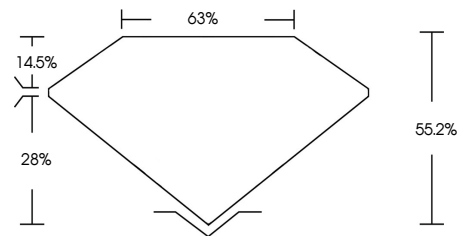

ELECTRONIC COPY

768614832
Report verification at igi.org

February 6, 2026
IGI Report Number **768614832**
Description **NATURAL DIAMOND**
Shape and Cutting Style **PEAR MODIFIED BRILLIANT**
Measurements **11.16 X 8.11 X 4.48 MM**
GRADING RESULTS
Carat Weight **3.44 CARATS**
Color Grade **BLACK, TREATED COLOR**

February 6, 2026
IGI Report Number **768614832**
Description **NATURAL DIAMOND**
Shape and Cutting Style **PEAR MODIFIED BRILLIANT**
Measurements **11.16 X 8.11 X 4.48 MM**
GRADING RESULTS
Carat Weight **3.44 CARATS**
Color Grade **BLACK, TREATED COLOR**
ADDITIONAL GRADING INFORMATION
Fluorescence **NONE**
Inscription(s) **IGI 768614832**

PROPORTIONS

Sample Image Used

COLOR

D - F	G - J	K - M	N - R	S - Z	FANCY
Colorless	Near Colorless	Slightly Tinted	Very Light Color	Light Color	

CLARITY

FL	IF	VVS ¹⁻²	VS ¹⁻²	SI ¹⁻²	I ¹⁻³
Flawless	Internally Flawless	Very Very Slightly Included	Very Slightly Included	Slightly Included	Included