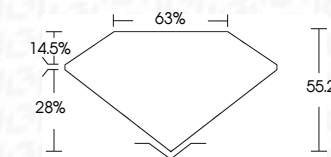

ELECTRONIC COPY

768614832
Report verification at igi.org

February 6, 2026
IGI Report Number **768614832**
Description **NATURAL DIAMOND**
Shape and Cutting Style **PEAR MODIFIED BRILLIANT**
Measurements **11.16 X 8.11 X 4.48 MM**
GRADING RESULTS
Carat Weight **3.44 CARATS**
Color Grade **BLACK, TREATED COLOR**

February 6, 2026
IGI Report Number **768614832**
Description **NATURAL DIAMOND**
Shape and Cutting Style **PEAR MODIFIED BRILLIANT**
Measurements **11.16 X 8.11 X 4.48 MM**
GRADING RESULTS
Carat Weight **3.44 CARATS**
Color Grade **BLACK, TREATED COLOR**
ADDITIONAL GRADING INFORMATION
Fluorescence **NONE**
Inscription(s) **IGI 768614832**

PROPORTIONS

Sample Image Used

COLOR

D - F	G - J	K - M	N - R	S - Z	FANCY
Colorless	Near Colorless	Slightly Tinted	Very Light Color	Light Color	

CLARITY

FL	IF	VVS ¹⁻²	VS ¹⁻²	SI ¹⁻²	I ¹⁻³
Flawless	Internally Flawless	Very Very Slightly Included	Very Slightly Included	Slightly Included	Included