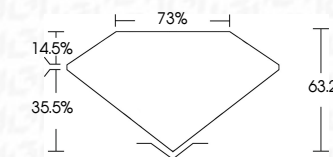

ELECTRONIC COPY

768614826
Report verification at igi.org

February 6, 2026
IGI Report Number **768614826**
Description **NATURAL DIAMOND**
Shape and Cutting Style **EMERALD MIXED CUT**
Measurements **8.62 X 6.76 X 4.27 MM**
GRADING RESULTS
Carat Weight **2.66 CARATS**
Color Grade **BLACK, TREATED COLOR**

February 6, 2026
IGI Report Number **768614826**
Description **NATURAL DIAMOND**
Shape and Cutting Style **EMERALD MIXED CUT**
Measurements **8.62 X 6.76 X 4.27 MM**
GRADING RESULTS
Carat Weight **2.66 CARATS**
Color Grade **BLACK, TREATED COLOR**

ADDITIONAL GRADING INFORMATION

Fluorescence **NONE**
Inscription(s) **768614826**

PROPORTIONS

Sample Image Used

COLOR

D - F	G - J	K - M	N - R	S - Z	FANCY
Colorless	Near Colorless	Slightly Tinted	Very Light Color	Light Color	