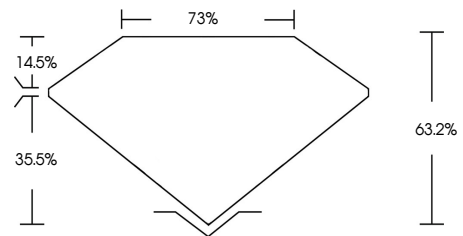

ELECTRONIC COPY

768614826
Report verification at igi.org

February 6, 2026
IGI Report Number **768614826**
Description **NATURAL DIAMOND**
Shape and Cutting Style **EMERALD MIXED CUT**
Measurements **8.62 X 6.76 X 4.27 MM**
GRADING RESULTS
Carat Weight **2.66 CARATS**
Color Grade **BLACK, TREATED COLOR**

February 6, 2026
IGI Report Number **768614826**
Description **NATURAL DIAMOND**
Shape and Cutting Style **EMERALD MIXED CUT**
Measurements **8.62 X 6.76 X 4.27 MM**
GRADING RESULTS
Carat Weight **2.66 CARATS**
Color Grade **BLACK, TREATED COLOR**

ADDITIONAL GRADING INFORMATION

Fluorescence **NONE**
Inscription(s) **768614826**

PROPORTIONS

Sample Image Used