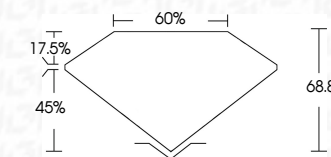

ELECTRONIC COPY

768614817
Report verification at igi.org

February 3, 2026
IGI Report Number **768614817**
Description **NATURAL DIAMOND**
Shape and Cutting Style **PEAR BRILLIANT**
Measurements **10.21 X 8.16 X 5.61 MM**
GRADING RESULTS
Carat Weight **3.07 CARATS**
Color Grade **NATURAL FANCY BLACK**

February 3, 2026
IGI Report Number **768614817**
Description **NATURAL DIAMOND**
Shape and Cutting Style **PEAR BRILLIANT**
Measurements **10.21 X 8.16 X 5.61 MM**
GRADING RESULTS
Carat Weight **3.07 CARATS**
Color Grade **NATURAL FANCY BLACK**
ADDITIONAL GRADING INFORMATION
Fluorescence **NONE**
Inscription(s) **768614817**

PROPORTIONS

Sample Image Used

COLOR

D - F	G - J	K - M	N - R	S - Z	FANCY
Colorless	Near Colorless	Slightly Tinted	Very Light Color	Light Color	

CLARITY

FL	IF	VVS ¹⁻²	VS ¹⁻²	SI ¹⁻²	I ¹⁻³
Flawless	Internally Flawless	Very Very Slightly Included	Very Slightly Included	Slightly Included	Included

ADDITIONAL GRADING INFORMATION

Fluorescence **NONE**
Inscription(s) **768614817**

IGI

February 3, 2026
IGI Report No 768614817
PEAR BRILLIANT
10.21 X 8.16 X 5.61 MM
3.07 CARATS
NATURAL FANCY BLACK
Color Grade
Depth 68.8%
Table 60%
Girdle
Culet
Fluorescence
Inscriptions(s) 768614817
NONE