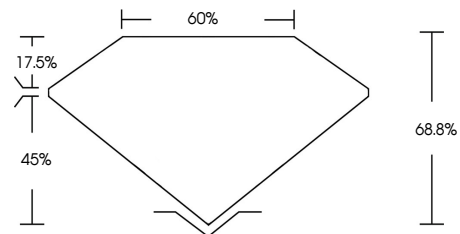

ELECTRONIC COPY

768614817
Report verification at igi.org

February 3, 2026
IGI Report Number **768614817**
Description **NATURAL DIAMOND**
Shape and Cutting Style **PEAR BRILLIANT**
Measurements **10.21 X 8.16 X 5.61 MM**
GRADING RESULTS
Carat Weight **3.07 CARATS**
Color Grade **NATURAL FANCY BLACK**

February 3, 2026
IGI Report Number **768614817**
Description **NATURAL DIAMOND**
Shape and Cutting Style **PEAR BRILLIANT**
Measurements **10.21 X 8.16 X 5.61 MM**
GRADING RESULTS
Carat Weight **3.07 CARATS**
Color Grade **NATURAL FANCY BLACK**
ADDITIONAL GRADING INFORMATION
Fluorescence **NONE**
Inscription(s) **768614817**

PROPORTIONS

Sample Image Used

COLOR

D - F	G - J	K - M	N - R	S - Z	FANCY
Colorless	Near Colorless	Slightly Tinted	Very Light Color	Light Color	

CLARITY

FL	IF	VVS ¹⁻²	VS ¹⁻²	SI ¹⁻²	I ¹⁻³
Flawless	Internally Flawless	Very Very Slightly Included	Very Slightly Included	Slightly Included	Included

ADDITIONAL GRADING INFORMATION

Fluorescence **NONE**
Inscription(s) **768614817**

IGI

February 3, 2026
IGI Report No 768614817
PEAR BRILLIANT
10.21 X 8.16 X 5.61 MM
3.07 CARATS
NATURAL FANCY BLACK
Color Grade
Depth 68.8%
Table 60%
Girdle
Culet
Fluorescence
Inscriptions(s) 768614817
NONE