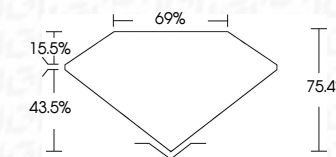

ELECTRONIC COPY

768614816
Report verification at igi.org

February 3, 2026
IGI Report Number **768614816**
Description **NATURAL DIAMOND**
Shape and Cutting Style **EMERALD MIXED CUT**
Measurements **8.91 X 6.21 X 4.68 MM**
GRADING RESULTS
Carat Weight **2.89 CARATS**
Color Grade **NATURAL FANCY BLACK**

February 3, 2026
IGI Report Number **768614816**
Description **NATURAL DIAMOND**
Shape and Cutting Style **EMERALD MIXED CUT**
Measurements **8.91 X 6.21 X 4.68 MM**
GRADING RESULTS
Carat Weight **2.89 CARATS**
Color Grade **NATURAL FANCY BLACK**
ADDITIONAL GRADING INFORMATION
Fluorescence **NONE**
Inscription(s) **768614816**

PROPORTIONS

Sample Image Used

COLOR

D - F	G - J	K - M	N - R	S - Z	FANCY
Colorless	Near Colorless	Slightly Tinted	Very Light Color	Light Color	

CLARITY

FL	IF	VVS ¹⁻²	VS ¹⁻²	SI ¹⁻²	I ¹⁻³
Flawless	Internally Flawless	Very Very Slightly Included	Very Slightly Included	Slightly Included	Included

ADDITIONAL GRADING INFORMATION

Fluorescence **NONE**
Inscription(s) **768614816**

IGI

February 3, 2026
IGI Report No **768614816**
EMERALD MIXED CUT
Carat Weight **2.89 CARATS**
Color Grade **NATURAL FANCY BLACK**
Depth **75.4%**
Table **69%**
Culet **NONE**
Fluorescence **NONE**
Inscription(s) **768614816**