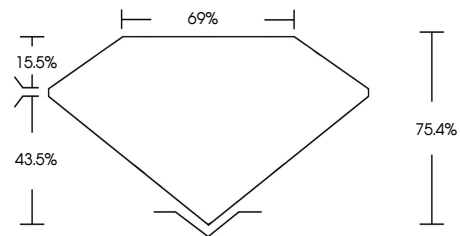

ELECTRONIC COPY

768614816
Report verification at igi.org

February 3, 2026
IGI Report Number **768614816**
Description **NATURAL DIAMOND**
Shape and Cutting Style **EMERALD MIXED CUT**
Measurements **8.91 X 6.21 X 4.68 MM**
GRADING RESULTS
Carat Weight **2.89 CARATS**
Color Grade **NATURAL FANCY BLACK**

February 3, 2026
IGI Report Number **768614816**
Description **NATURAL DIAMOND**
Shape and Cutting Style **EMERALD MIXED CUT**
Measurements **8.91 X 6.21 X 4.68 MM**
GRADING RESULTS
Carat Weight **2.89 CARATS**
Color Grade **NATURAL FANCY BLACK**
ADDITIONAL GRADING INFORMATION
Fluorescence **NONE**
Inscription(s) **768614816**

PROPORTIONS

Sample Image Used

COLOR

D - F	G - J	K - M	N - R	S - Z	FANCY
Colorless	Near Colorless	Slightly Tinted	Very Light Color	Light Color	

CLARITY

FL	IF	VVS ¹⁻²	VS ¹⁻²	SI ¹⁻²	I ¹⁻³
Flawless	Internally Flawless	Very Very Slightly Included	Very Slightly Included	Slightly Included	Included

ADDITIONAL GRADING INFORMATION

Fluorescence **NONE**
Inscription(s) **768614816**

IGI

February 3, 2026
IGI Report No **768614816**
EMERALD MIXED CUT
Carat Weight **2.89 CARATS**
Color Grade **NATURAL FANCY BLACK**
Depth **75.4%**
Table **69%**
Culet **NONE**
Fluorescence **NONE**
Inscription(s) **768614816**