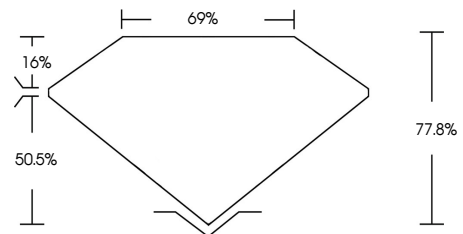

ELECTRONIC COPY

768614814
Report verification at igi.org

February 3, 2026
IGI Report Number **768614814**
Description **NATURAL DIAMOND**
Shape and Cutting Style **PRINCESS CUT**
Measurements **6.70 X 6.63 X 5.16 MM**
GRADING RESULTS
Carat Weight **2.21 CARATS**
Color Grade **NATURAL FANCY BLACK**

February 3, 2026
IGI Report Number **768614814**
Description **NATURAL DIAMOND**
Shape and Cutting Style **PRINCESS CUT**
Measurements **6.70 X 6.63 X 5.16 MM**
GRADING RESULTS
Carat Weight **2.21 CARATS**
Color Grade **NATURAL FANCY BLACK**
ADDITIONAL GRADING INFORMATION
Fluorescence **NONE**
Inscription(s) **768614814**

PROPORTIONS

Sample Image Used

COLOR

D - F	G - J	K - M	N - R	S - Z	FANCY
Colorless	Near Colorless	Slightly Tinted	Very Light Color	Light Color	

CLARITY

FL	IF	VVS ¹⁻²	VS ¹⁻²	SI ¹⁻²	I ¹⁻³
Flawless	Internally Flawless	Very Very Slightly Included	Very Slightly Included	Slightly Included	Included

ADDITIONAL GRADING INFORMATION

Fluorescence **NONE**
Inscription(s) **768614814**

IGI

February 3, 2026
IGI Report No **768614814**
PRINCESS CUT
6.70 X 6.63 X 5.16 MM
Carat Weight **2.21 CARATS**
Color Grade **NATURAL FANCY BLACK**
Depth **77.8%**
Table **69%**
Culet **NONE**
Fluorescence **NONE**
Inscription(s) **768614814**