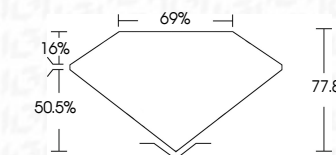

ELECTRONIC COPY

768614814
Report verification at igi.org

February 3, 2026
IGI Report Number **768614814**
Description **NATURAL DIAMOND**
Shape and Cutting Style **PRINCESS CUT**
Measurements **6.70 X 6.63 X 5.16 MM**
GRADING RESULTS
Carat Weight **2.21 CARATS**
Color Grade **NATURAL FANCY BLACK**

February 3, 2026
IGI Report Number **768614814**
Description **NATURAL DIAMOND**
Shape and Cutting Style **PRINCESS CUT**
Measurements **6.70 X 6.63 X 5.16 MM**
GRADING RESULTS
Carat Weight **2.21 CARATS**
Color Grade **NATURAL FANCY BLACK**
ADDITIONAL GRADING INFORMATION
Fluorescence **NONE**
Inscription(s) **768614814**

PROPORTIONS

Sample Image Used

COLOR

D - F	G - J	K - M	N - R	S - Z	FANCY
Colorless	Near Colorless	Slightly Tinted	Very Light Color	Light Color	

CLARITY

FL	IF	VVS ¹⁻²	VS ¹⁻²	SI ¹⁻²	I ¹⁻³
Flawless	Internally Flawless	Very Very Slightly Included	Very Slightly Included	Slightly Included	Included

ADDITIONAL GRADING INFORMATION

Fluorescence **NONE**
Inscription(s) **768614814**

IGI

February 3, 2026
IGI Report No **768614814**
PRINCESS CUT
6.70 X 6.63 X 5.16 MM
Carat Weight **2.21 CARATS**
Color Grade **NATURAL FANCY BLACK**
Depth **77.8%**
Table **69%**
Culet **NONE**
Fluorescence **NONE**
Inscription(s) **768614814**