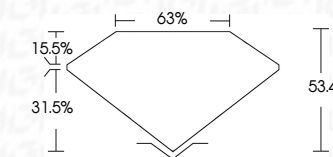

ELECTRONIC COPY

768614811
Report verification at igi.org

February 3, 2026
IGI Report Number **768614811**
Description **NATURAL DIAMOND**
Shape and Cutting Style **PEAR MODIFIED BRILLIANT**
Measurements **10.01 X 6.10 X 3.26 MM**
GRADING RESULTS
Carat Weight **1.56 CARAT**
Color Grade **NATURAL FANCY BLACK**

February 3, 2026
IGI Report Number **768614811**
Description **NATURAL DIAMOND**
Shape and Cutting Style **PEAR MODIFIED BRILLIANT**
Measurements **10.01 X 6.10 X 3.26 MM**
GRADING RESULTS
Carat Weight **1.56 CARAT**
Color Grade **NATURAL FANCY BLACK**
ADDITIONAL GRADING INFORMATION
Fluorescence **NONE**
Inscription(s) **768614811**

PROPORTIONS

Sample Image Used

COLOR

D - F	G - J	K - M	N - R	S - Z	FANCY
Colorless	Near Colorless	Slightly Tinted	Very Light Color	Light Color	

CLARITY

FL	IF	VVS ¹⁻²	VS ¹⁻²	SI ¹⁻²	I ¹⁻³
Flawless	Internally Flawless	Very Very Slightly Included	Very Slightly Included	Slightly Included	Included