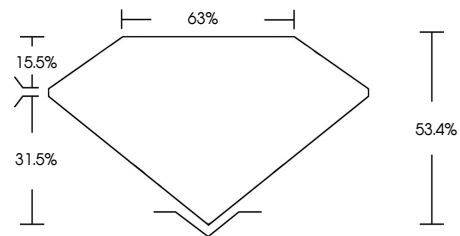

ELECTRONIC COPY

768614811
Report verification at igi.org

February 3, 2026
IGI Report Number **768614811**
Description **NATURAL DIAMOND**
Shape and Cutting Style **PEAR MODIFIED BRILLIANT**
Measurements **10.01 X 6.10 X 3.26 MM**
GRADING RESULTS
Carat Weight **1.56 CARAT**
Color Grade **NATURAL FANCY BLACK**

February 3, 2026
IGI Report Number **768614811**
Description **NATURAL DIAMOND**
Shape and Cutting Style **PEAR MODIFIED BRILLIANT**
Measurements **10.01 X 6.10 X 3.26 MM**
GRADING RESULTS
Carat Weight **1.56 CARAT**
Color Grade **NATURAL FANCY BLACK**
ADDITIONAL GRADING INFORMATION
Fluorescence **NONE**
Inscription(s) **768614811**

PROPORTIONS

Sample Image Used

COLOR

D - F	G - J	K - M	N - R	S - Z	FANCY
Colorless	Near Colorless	Slightly Tinted	Very Light Color	Light Color	

CLARITY

FL	IF	VVS ¹⁻²	VS ¹⁻²	SI ¹⁻²	I ¹⁻³
Flawless	Internally Flawless	Very Very Slightly Included	Very Slightly Included	Slightly Included	Included