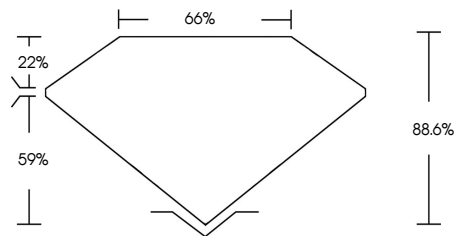

ELECTRONIC COPY

768614791
Report verification at igi.org

February 3, 2026
IGI Report Number **768614791**
Description **NATURAL DIAMOND**
Shape and Cutting Style **SQUARE CUSHION BRILLIANT**
Measurements **4.97 X 4.93 X 4.37 MM**
GRADING RESULTS
Carat Weight **0.85 CARAT**
Color Grade **NATURAL FANCY BLACK**

February 3, 2026
IGI Report Number **768614791**
Description **NATURAL DIAMOND**
Shape and Cutting Style **SQUARE CUSHION BRILLIANT**
Measurements **4.97 X 4.93 X 4.37 MM**
GRADING RESULTS
Carat Weight **0.85 CARAT**
Color Grade **NATURAL FANCY BLACK**
ADDITIONAL GRADING INFORMATION
Fluorescence **NONE**
Inscription(s) **768614791**

PROPORTIONS

Sample Image Used

COLOR

D - F	G - J	K - M	N - R	S - Z	FANCY
Colorless	Near Colorless	Slightly Tinted	Very Light Color	Light Color	

CLARITY

FL	IF	VVS ¹⁻²	VS ¹⁻²	SI ¹⁻²	I ¹⁻³
Flawless	Internally Flawless	Very Very Slightly Included	Very Slightly Included	Slightly Included	Included