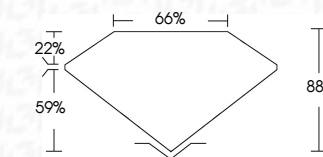

ELECTRONIC COPY

768614791
Report verification at igi.org

February 3, 2026
IGI Report Number **768614791**
Description **NATURAL DIAMOND**
Shape and Cutting Style **SQUARE CUSHION BRILLIANT**
Measurements **4.97 X 4.93 X 4.37 MM**
GRADING RESULTS
Carat Weight **0.85 CARAT**
Color Grade **NATURAL FANCY BLACK**

February 3, 2026
IGI Report Number **768614791**
Description **NATURAL DIAMOND**
Shape and Cutting Style **SQUARE CUSHION BRILLIANT**
Measurements **4.97 X 4.93 X 4.37 MM**
GRADING RESULTS
Carat Weight **0.85 CARAT**
Color Grade **NATURAL FANCY BLACK**
ADDITIONAL GRADING INFORMATION
Fluorescence **NONE**
Inscription(s) **768614791**

PROPORTIONS

Sample Image Used

COLOR

D - F	G - J	K - M	N - R	S - Z	FANCY
Colorless	Near Colorless	Slightly Tinted	Very Light Color	Light Color	

CLARITY

FL	IF	VVS ¹⁻²	VS ¹⁻²	SI ¹⁻²	I ¹⁻³
Flawless	Internally Flawless	Very Very Slightly Included	Very Slightly Included	Slightly Included	Included