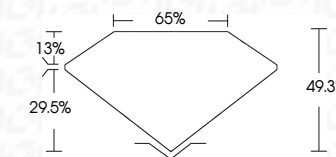

ELECTRONIC COPY

768614788
Report verification at igi.org

February 3, 2026
IGI Report Number **768614788**
Description **NATURAL DIAMOND**
Shape and Cutting Style **HEART MODIFIED BRILLIANT**
Measurements **5.85 X 6.01 X 2.96 MM**
GRADING RESULTS
Carat Weight **0.74 CARAT**
Color Grade **NATURAL FANCY BLACK**

February 3, 2026
IGI Report Number **768614788**
Description **NATURAL DIAMOND**
Shape and Cutting Style **HEART MODIFIED BRILLIANT**
Measurements **5.85 X 6.01 X 2.96 MM**
GRADING RESULTS
Carat Weight **0.74 CARAT**
Color Grade **NATURAL FANCY BLACK**
ADDITIONAL GRADING INFORMATION
Fluorescence **NONE**
Inscription(s) **768614788**

PROPORTIONS

Sample Image Used

COLOR

D - F	G - J	K - M	N - R	S - Z	FANCY
Colorless	Near Colorless	Slightly Tinted	Very Light Color	Light Color	

CLARITY

FL	IF	VVS ¹⁻²	VS ¹⁻²	SI ¹⁻²	I ¹⁻³
Flawless	Internally Flawless	Very Very Slightly Included	Very Slightly Included	Slightly Included	Included