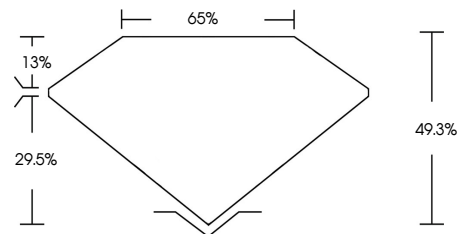

ELECTRONIC COPY

768614788
Report verification at igi.org

February 3, 2026
IGI Report Number **768614788**
Description **NATURAL DIAMOND**
Shape and Cutting Style **HEART MODIFIED BRILLIANT**
Measurements **5.85 X 6.01 X 2.96 MM**
GRADING RESULTS
Carat Weight **0.74 CARAT**
Color Grade **NATURAL FANCY BLACK**

February 3, 2026
IGI Report Number **768614788**
Description **NATURAL DIAMOND**
Shape and Cutting Style **HEART MODIFIED BRILLIANT**
Measurements **5.85 X 6.01 X 2.96 MM**
GRADING RESULTS
Carat Weight **0.74 CARAT**
Color Grade **NATURAL FANCY BLACK**
ADDITIONAL GRADING INFORMATION
Fluorescence **NONE**
Inscription(s) **768614788**

PROPORTIONS

Sample Image Used

COLOR

D - F	G - J	K - M	N - R	S - Z	FANCY
Colorless	Near Colorless	Slightly Tinted	Very Light Color	Light Color	

CLARITY

FL	IF	VVS ¹⁻²	VS ¹⁻²	SI ¹⁻²	I ¹⁻³
Flawless	Internally Flawless	Very Very Slightly Included	Very Slightly Included	Slightly Included	Included