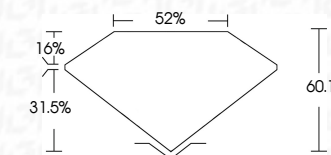

COLOR

D - F	G - J	K - M	N - R	S - Z	FANCY
Colorless	Near Colorless	Slightly Tinted	Very Light Color	Light Color	

CLARITY

FL	IF	VVS¹⁻²	VS¹⁻²	SI¹⁻²	I¹⁻³
Flawless	Internally Flawless	Very Very Slightly Included	Very Slightly Included	Slightly Included	Included

ADDITIONAL GRADING INFORMATION

Fluorescence **NONE**
Inscription(s) **768614785**