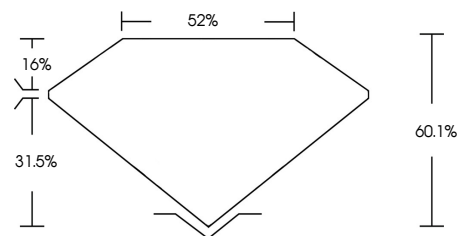

ELECTRONIC COPY

768614785
Report verification at igi.org

February 3, 2026
IGI Report Number **768614785**
Description **NATURAL DIAMOND**
Shape and Cutting Style **EMERALD MIXED CUT**
Measurements **5.97 X 4.11 X 2.47 MM**
GRADING RESULTS
Carat Weight **0.65 CARAT**
Color Grade **NATURAL FANCY BLACK**

February 3, 2026
IGI Report Number **768614785**
Description **NATURAL DIAMOND**
Shape and Cutting Style **EMERALD MIXED CUT**
Measurements **5.97 X 4.11 X 2.47 MM**
GRADING RESULTS
Carat Weight **0.65 CARAT**
Color Grade **NATURAL FANCY BLACK**
ADDITIONAL GRADING INFORMATION
Fluorescence **NONE**
Inscription(s) **768614785**

PROPORTIONS

Sample Image Used