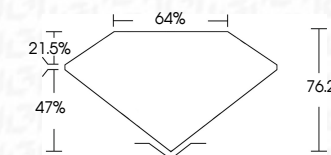

ELECTRONIC COPY

768614783
Report verification at igi.org

February 3, 2026
IGI Report Number **768614783**
Description **NATURAL DIAMOND**
Shape and Cutting Style **HEART BRILLIANT**
Measurements **4.86 X 5.01 X 3.82 MM**
GRADING RESULTS
Carat Weight **0.60 CARAT**
Color Grade **NATURAL FANCY BLACK**

February 3, 2026
IGI Report Number **768614783**
Description **NATURAL DIAMOND**
Shape and Cutting Style **HEART BRILLIANT**
Measurements **4.86 X 5.01 X 3.82 MM**
GRADING RESULTS
Carat Weight **0.60 CARAT**
Color Grade **NATURAL FANCY BLACK**
ADDITIONAL GRADING INFORMATION
Fluorescence **NONE**
Inscription(s) **768614783**

PROPORTIONS

Sample Image Used

COLOR

D - F	G - J	K - M	N - R	S - Z	FANCY
Colorless	Near Colorless	Slightly Tinted	Very Light Color	Light Color	

CLARITY

FL	IF	VVS ¹⁻²	VS ¹⁻²	SI ¹⁻²	I ¹⁻³
Flawless	Internally Flawless	Very Very Slightly Included	Very Slightly Included	Slightly Included	Included

ADDITIONAL GRADING INFORMATION

Fluorescence **NONE**
Inscription(s) **768614783**

IGI

February 3, 2026
IGI Report No 768614783
HEART BRILLIANT
4.86 X 5.01 X 3.82 MM
0.60 CARAT
NATURAL FANCY BLACK
Carat Weight
Color Grade
Depth 76.2%
Table 64%
Girdle
Culet
Fluorescence NONE
Inscriptions(s) 768614783