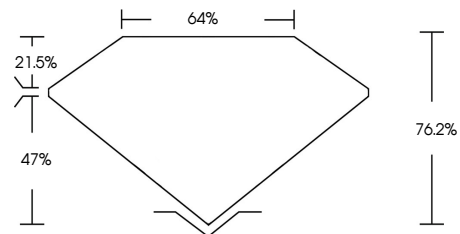

ELECTRONIC COPY

768614783
Report verification at igi.org

February 3, 2026
IGI Report Number **768614783**
Description **NATURAL DIAMOND**
Shape and Cutting Style **HEART BRILLIANT**
Measurements **4.86 X 5.01 X 3.82 MM**
GRADING RESULTS
Carat Weight **0.60 CARAT**
Color Grade **NATURAL FANCY BLACK**

February 3, 2026
IGI Report Number **768614783**
Description **NATURAL DIAMOND**
Shape and Cutting Style **HEART BRILLIANT**
Measurements **4.86 X 5.01 X 3.82 MM**
GRADING RESULTS
Carat Weight **0.60 CARAT**
Color Grade **NATURAL FANCY BLACK**
ADDITIONAL GRADING INFORMATION
Fluorescence **NONE**
Inscription(s) **768614783**

PROPORTIONS

Sample Image Used

COLOR

D - F	G - J	K - M	N - R	S - Z	FANCY
Colorless	Near Colorless	Slightly Tinted	Very Light Color	Light Color	

CLARITY

FL	IF	VVS ¹⁻²	VS ¹⁻²	SI ¹⁻²	I ¹⁻³
Flawless	Internally Flawless	Very Very Slightly Included	Very Slightly Included	Slightly Included	Included