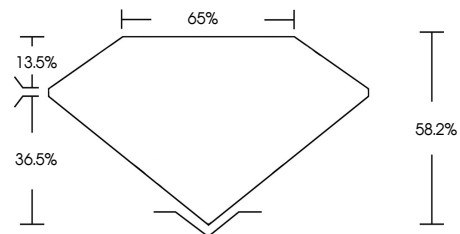

ELECTRONIC COPY

768614782
Report verification at igi.org

February 3, 2026
IGI Report Number **768614782**
Description **NATURAL DIAMOND**
Shape and Cutting Style **EMERALD MIXED CUT**
Measurements **5.71 X 3.90 X 2.27 MM**
GRADING RESULTS
Carat Weight **0.54 CARAT**
Color Grade **NATURAL FANCY BLACK**

February 3, 2026
IGI Report Number **768614782**
Description **NATURAL DIAMOND**
Shape and Cutting Style **EMERALD MIXED CUT**
Measurements **5.71 X 3.90 X 2.27 MM**
GRADING RESULTS
Carat Weight **0.54 CARAT**
Color Grade **NATURAL FANCY BLACK**
ADDITIONAL GRADING INFORMATION
Fluorescence **NONE**
Inscription(s) **768614782**

PROPORTIONS

Sample Image Used

COLOR

D - F	G - J	K - M	N - R	S - Z	FANCY
Colorless	Near Colorless	Slightly Tinted	Very Light Color	Light Color	

CLARITY

FL	IF	VVS ¹⁻²	VS ¹⁻²	SI ¹⁻²	I ¹⁻³
Flawless	Internally Flawless	Very Very Slightly Included	Very Slightly Included	Slightly Included	Included