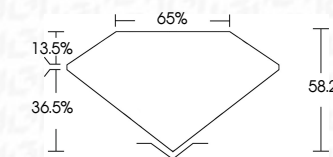

ELECTRONIC COPY

768614782
Report verification at igi.org

February 3, 2026
IGI Report Number **768614782**
Description **NATURAL DIAMOND**
Shape and Cutting Style **EMERALD MIXED CUT**
Measurements **5.71 X 3.90 X 2.27 MM**
GRADING RESULTS
Carat Weight **0.54 CARAT**
Color Grade **NATURAL FANCY BLACK**

February 3, 2026
IGI Report Number **768614782**
Description **NATURAL DIAMOND**
Shape and Cutting Style **EMERALD MIXED CUT**
Measurements **5.71 X 3.90 X 2.27 MM**
GRADING RESULTS
Carat Weight **0.54 CARAT**
Color Grade **NATURAL FANCY BLACK**
ADDITIONAL GRADING INFORMATION
Fluorescence **NONE**
Inscription(s) **768614782**

PROPORTIONS

Sample Image Used

COLOR

D - F	G - J	K - M	N - R	S - Z	FANCY
Colorless	Near Colorless	Slightly Tinted	Very Light Color	Light Color	

CLARITY

FL	IF	VVS ¹⁻²	VS ¹⁻²	SI ¹⁻²	I ¹⁻³
Flawless	Internally Flawless	Very Very Slightly Included	Very Slightly Included	Slightly Included	Included