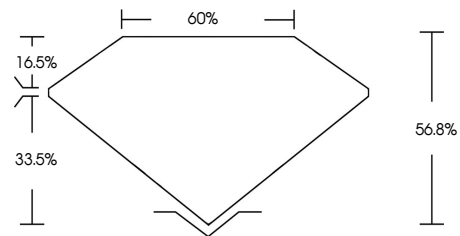

ELECTRONIC COPY

768614781
Report verification at igi.org

February 3, 2026
IGI Report Number **768614781**
Description **NATURAL DIAMOND**
Shape and Cutting Style **MARQUISE BRILLIANT**
Measurements **7.99 X 4.12 X 2.34 MM**
GRADING RESULTS
Carat Weight **0.51 CARAT**
Color Grade **NATURAL FANCY BLACK**

February 3, 2026
IGI Report Number **768614781**
Description **NATURAL DIAMOND**
Shape and Cutting Style **MARQUISE BRILLIANT**
Measurements **7.99 X 4.12 X 2.34 MM**
GRADING RESULTS
Carat Weight **0.51 CARAT**
Color Grade **NATURAL FANCY BLACK**
ADDITIONAL GRADING INFORMATION
Fluorescence **NONE**
Inscription(s) **768614781**

PROPORTIONS

Sample Image Used

COLOR

D - F	G - J	K - M	N - R	S - Z	FANCY
Colorless	Near Colorless	Slightly Tinted	Very Light Color	Light Color	

CLARITY

FL	IF	VVS ¹⁻²	VS ¹⁻²	SI ¹⁻²	I ¹⁻³
Flawless	Internally Flawless	Very Very Slightly Included	Very Slightly Included	Slightly Included	Included