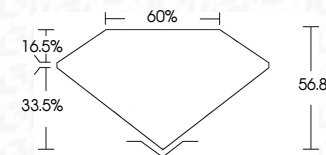

COLOR

D - F	G - J	K - M	N - R	S - Z	FANCY
Colorless	Near Colorless	Slightly Tinted	Very Light Color	Light Color	

CLARITY

FL	IF	VVS¹⁻²	VS¹⁻²	SI¹⁻²	I¹⁻³
Flawless	Internally Flawless	Very Very Slightly Included	Very Slightly Included	Slightly Included	Included

ADDITIONAL GRADING INFORMATION

Fluorescence **NONE**
Inscription(s) **768614781**