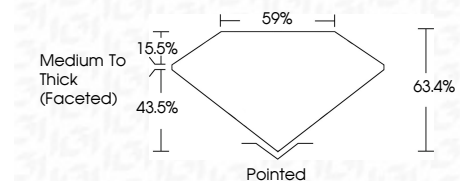

**ELECTRONIC COPY**

766688807  
Report verification at [igi.org](http://igi.org)

January 26, 2026  
IGI Report Number **766688807**  
Description **NATURAL DIAMOND**  
Shape and Cutting Style **PEAR BRILLIANT**  
Measurements **10.01 X 6.29 X 3.99 MM**

**GRADING RESULTS**

Carat Weight **1.53 CARAT**  
Color Grade **K**  
Clarity Grade **SI 1**  
Cut Grade **VERY GOOD**

**ADDITIONAL GRADING INFORMATION**

Polish **EXCELLENT**  
Symmetry **EXCELLENT**  
Fluorescence **SLIGHT**  
Inscription(s) **IGI 766688807**

**DIAMOND REPORT**

January 26, 2026  
IGI Report Number **766688807**  
Description **NATURAL DIAMOND**  
Shape and Cutting Style **PEAR BRILLIANT**  
Measurements **10.01 X 6.29 X 3.99 MM**

**GRADING RESULTS**

Carat Weight **1.53 CARAT**  
Color Grade **K**  
Clarity Grade **SI 1**  
Cut Grade **VERY GOOD**

**ADDITIONAL GRADING INFORMATION**

Polish **EXCELLENT**  
Symmetry **EXCELLENT**  
Fluorescence **SLIGHT**  
Inscription(s) **IGI 766688807**