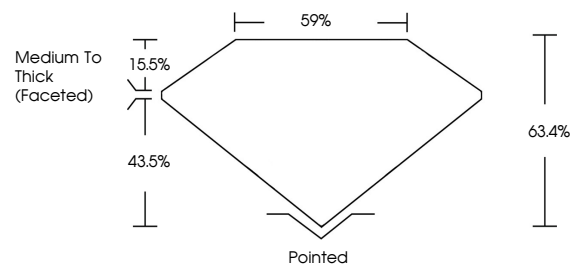

**GRADING RESULTS**

Carat Weight **1.53 CARAT**  
Color Grade **K**  
Clarity Grade **SI 1**  
Cut Grade **VERY GOOD**

**ADDITIONAL GRADING INFORMATION**

Polish **EXCELLENT**  
Symmetry **EXCELLENT**  
Fluorescence **SLIGHT**  
Inscription(s) **IGI 766688807**

**DIAMOND REPORT**

January 26, 2026  
IGI Report Number **766688807**  
Description **NATURAL DIAMOND**  
Shape and Cutting Style **PEAR BRILLIANT**  
Measurements **10.01 X 6.29 X 3.99 MM**

**GRADING RESULTS**

Carat Weight **1.53 CARAT**  
Color Grade **K**  
Clarity Grade **SI 1**  
Cut Grade **VERY GOOD**

**ADDITIONAL GRADING INFORMATION**

Polish **EXCELLENT**  
Symmetry **EXCELLENT**  
Fluorescence **SLIGHT**  
Inscription(s) **IGI 766688807**

**PROPORTIONS**

Sample Image Used

**CLARITY CHARACTERISTICS**

**KEY TO SYMBOLS**

Red symbols indicate internal characteristics.  
Green symbols indicate external characteristics.

**COLOR**

| D - F     | G - J          | K - M           | N - R            | S - Z       | FANCY |
|-----------|----------------|-----------------|------------------|-------------|-------|
| Colorless | Near Colorless | Slightly Tinted | Very Light Color | Light Color |       |