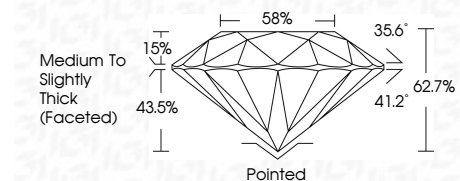

**ELECTRONIC COPY**

766663463  
Report verification at [igi.org](http://igi.org)

February 2, 2026  
IGI Report Number **766663463**  
Description **NATURAL DIAMOND**  
Shape and Cutting Style **ROUND BRILLIANT**  
Measurements **7.28 - 7.32 X 4.58 MM**

**GRADING RESULTS**

Carat Weight **1.52 CARAT**  
Color Grade **H**  
Clarity Grade **SI 1**  
Cut Grade **EXCELLENT**

**ADDITIONAL GRADING INFORMATION**

Polish **EXCELLENT**  
Symmetry **EXCELLENT**  
Fluorescence **NONE**  
Inscription(s) **IGI 766663463**

**DIAMOND REPORT**

February 2, 2026  
IGI Report Number **766663463**  
Description **NATURAL DIAMOND**  
Shape and Cutting Style **ROUND BRILLIANT**  
Measurements **7.28 - 7.32 X 4.58 MM**

**GRADING RESULTS**

Carat Weight **1.52 CARAT**  
Color Grade **H**  
Clarity Grade **SI 1**  
Cut Grade **EXCELLENT**

**ADDITIONAL GRADING INFORMATION**

Polish **EXCELLENT**  
Symmetry **EXCELLENT**  
Fluorescence **NONE**  
Inscription(s) **IGI 766663463**