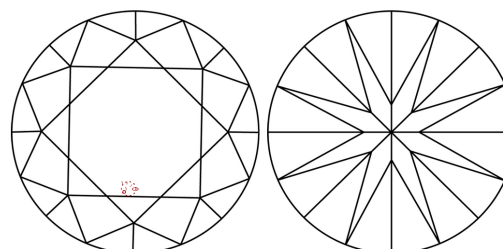

**DIAMOND REPORT**

February 2, 2026  
IGI Report Number **766663463**  
Description **NATURAL DIAMOND**  
Shape and Cutting Style **ROUND BRILLIANT**  
Measurements **7.28 - 7.32 X 4.58 MM**

**GRADING RESULTS**

Carat Weight **1.52 CARAT**  
Color Grade **H**  
Clarity Grade **SI 1**  
Cut Grade **EXCELLENT**

**ADDITIONAL GRADING INFORMATION**

Polish **EXCELLENT**  
Symmetry **EXCELLENT**  
Fluorescence **NONE**  
Inscription(s) **IGI 766663463**

**PROPORTIONS**

Sample Image Used

**CLARITY CHARACTERISTICS**

**KEY TO SYMBOLS**

Red symbols indicate internal characteristics.  
Green symbols indicate external characteristics.

**COLOR**

| D - F     | G - J          | K - M           | N - R            | S - Z       | FANCY |
|-----------|----------------|-----------------|------------------|-------------|-------|
| Colorless | Near Colorless | Slightly Tinted | Very Light Color | Light Color |       |