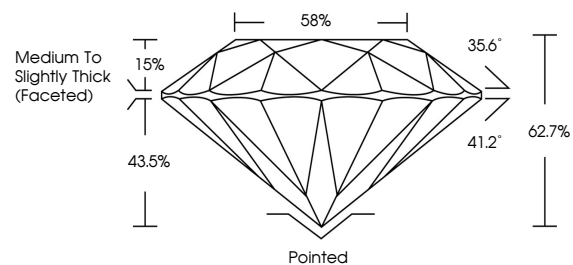

**GRADING RESULTS**

Carat Weight **1.52 CARAT**  
Color Grade **H**  
Clarity Grade **SI 1**  
Cut Grade **EXCELLENT**

**ADDITIONAL GRADING INFORMATION**

Polish **EXCELLENT**  
Symmetry **EXCELLENT**  
Fluorescence **NONE**  
Inscription(s) **IGI 766663463**

**DIAMOND REPORT**

February 2, 2026  
IGI Report Number **766663463**  
Description **NATURAL DIAMOND**  
Shape and Cutting Style **ROUND BRILLIANT**  
Measurements **7.28 - 7.32 X 4.58 MM**

**GRADING RESULTS**

Carat Weight **1.52 CARAT**  
Color Grade **H**  
Clarity Grade **SI 1**  
Cut Grade **EXCELLENT**

**ADDITIONAL GRADING INFORMATION**

Polish **EXCELLENT**  
Symmetry **EXCELLENT**  
Fluorescence **NONE**  
Inscription(s) **IGI 766663463**

**PROPORTIONS**

Sample Image Used

**CLARITY CHARACTERISTICS**

**KEY TO SYMBOLS**

Red symbols indicate internal characteristics.  
Green symbols indicate external characteristics.

**COLOR**

| D - F     | G - J          | K - M           | N - R            | S - Z       | FANCY |
|-----------|----------------|-----------------|------------------|-------------|-------|
| Colorless | Near Colorless | Slightly Tinted | Very Light Color | Light Color |       |