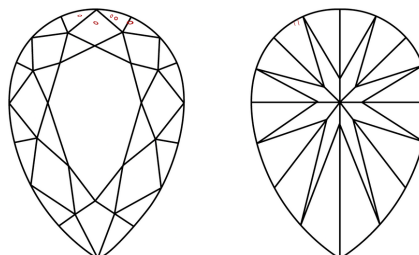

ELECTRONIC COPY

766617869
Report verification at igi.org

April 9, 2026
IGI Report Number **766617869**
Description **NATURAL DIAMOND**
Shape and Cutting Style **PEAR BRILLIANT**
Measurements **11.77 X 6.96 X 4.17 MM**

April 9, 2026
IGI Report Number **766617869**
Description **NATURAL DIAMOND**
Shape and Cutting Style **PEAR BRILLIANT**
Measurements **11.77 X 6.96 X 4.17 MM**

GRADING RESULTS

Carat Weight **2.03 CARATS**
Color Grade **K**
Clarity Grade **VS 1**
Cut Grade **VERY GOOD**

ADDITIONAL GRADING INFORMATION

Polish **EXCELLENT**
Symmetry **EXCELLENT**
Fluorescence **NONE**
Inscription(s) **IGI 766617869**

PROPORTIONS

Sample Image Used

CLARITY CHARACTERISTICS

KEY TO SYMBOLS

Red symbols indicate internal characteristics.
Green symbols indicate external characteristics.

COLOR

D - F	G - J	K - M	N - R	S - Z	FANCY
Colorless	Near Colorless	Slightly Tinted	Very Light Color	Light Color	

CLARITY

FL	IF	VVS ¹⁻²	VS ¹⁻²	SI ¹⁻²	I ¹⁻³
Flawless	Internally Flawless	Very Very Slightly Included	Very Slightly Included	Slightly Included	Included