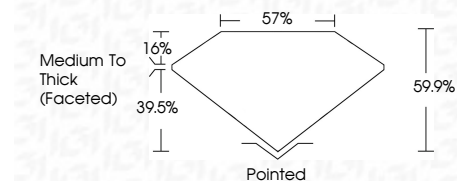

ELECTRONIC COPY

766617869
Report verification at igi.org

April 9, 2026
IGI Report Number **766617869**
Description **NATURAL DIAMOND**
Shape and Cutting Style **PEAR BRILLIANT**
Measurements **11.77 X 6.96 X 4.17 MM**

GRADING RESULTS
Carat Weight **2.03 CARATS**
Color Grade **K**
Clarity Grade **VS 1**
Cut Grade **VERY GOOD**

ADDITIONAL GRADING INFORMATION
Polish **EXCELLENT**
Symmetry **EXCELLENT**
Fluorescence **NONE**
Inscription(s) **IGI 766617869**

April 9, 2026
IGI Report No 766617869
PEAR BRILLIANT
11.77 X 6.96 X 4.17 MM
2.03 CARATS
K
VS 1
VERY GOOD
59.9%
57%
Medium To Thick (Faceted)
Pointed
EXCELLENT
EXCELLENT
NONE
IGI 766617869

DIAMOND REPORT

April 9, 2026
IGI Report Number **766617869**
Description **NATURAL DIAMOND**
Shape and Cutting Style **PEAR BRILLIANT**
Measurements **11.77 X 6.96 X 4.17 MM**

GRADING RESULTS

Carat Weight **2.03 CARATS**
Color Grade **K**
Clarity Grade **VS 1**
Cut Grade **VERY GOOD**