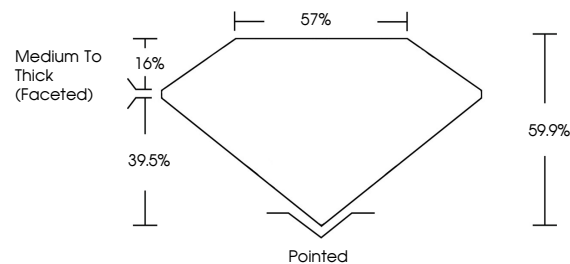

GRADING RESULTS
Carat Weight **2.03 CARATS**
Color Grade **K**
Clarity Grade **VS 1**
Cut Grade **VERY GOOD**

ADDITIONAL GRADING INFORMATION
Polish **EXCELLENT**
Symmetry **EXCELLENT**
Fluorescence **NONE**
Inscription(s) **IGI 766617869**

April 9, 2026
IGI Report No 766617869
PEAR BRILLIANT
11.77 X 6.96 X 4.17 MM
2.03 CARATS
K
VS 1
VERY GOOD
59.9%
57%
Medium To Thick (Faceted)
Pointed
EXCELLENT
EXCELLENT
NONE
IGI 766617869

DIAMOND REPORT

April 9, 2026
IGI Report Number **766617869**
Description **NATURAL DIAMOND**
Shape and Cutting Style **PEAR BRILLIANT**
Measurements **11.77 X 6.96 X 4.17 MM**

GRADING RESULTS

Carat Weight **2.03 CARATS**
Color Grade **K**
Clarity Grade **VS 1**
Cut Grade **VERY GOOD**

ADDITIONAL GRADING INFORMATION

Polish **EXCELLENT**
Symmetry **EXCELLENT**
Fluorescence **NONE**
Inscription(s) **IGI 766617869**

PROPORTIONS

Sample Image Used

CLARITY CHARACTERISTICS

KEY TO SYMBOLS

Red symbols indicate internal characteristics.
Green symbols indicate external characteristics.