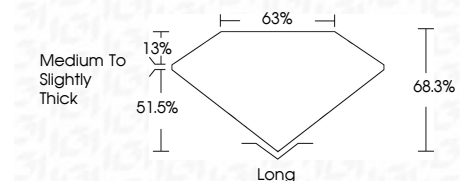

**ELECTRONIC COPY**

766617755  
Report verification at [igi.org](http://igi.org)

February 23, 2026  
IGI Report Number **766617755**  
Description **NATURAL DIAMOND**  
Shape and Cutting Style **EMERALD CUT**  
Measurements **6.77 X 4.73 X 3.23 MM**

**GRADING RESULTS**

Carat Weight **1.00 CARAT**  
Color Grade **J**  
Clarity Grade **VS 2**  
Cut Grade **VERY GOOD**

**ADDITIONAL GRADING INFORMATION**

Polish **EXCELLENT**  
Symmetry **VERY GOOD**  
Fluorescence **NONE**  
Inscription(s) **(IGI) 766617755**

**IGI**

February 23, 2026  
IGI Report No 766617755  
**EMERALD CUT**  
6.77 X 4.73 X 3.23 MM  
1.00 CARAT  
J  
Color Grade  
**VERY GOOD**  
VS 2  
68.3%  
68%  
Medium To Slightly Thick  
Long  
EXCELLENT  
VERY GOOD  
NONE  
(IGI) 766617755

**DIAMOND REPORT**

February 23, 2026  
IGI Report Number **766617755**  
Description **NATURAL DIAMOND**  
Shape and Cutting Style **EMERALD CUT**  
Measurements **6.77 X 4.73 X 3.23 MM**

**GRADING RESULTS**