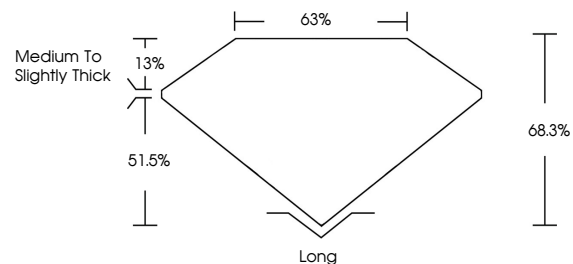

**IGI**

February 23, 2026  
IGI Report No 766617755  
**EMERALD CUT**  
6.77 X 4.73 X 3.23 MM  
1.00 CARAT  
J  
Color Grade  
**VERY GOOD**  
VS 2  
68.3%  
68%  
Medium To Slightly Thick  
Long  
EXCELLENT  
VERY GOOD  
NONE  
(IGI) 766617755

**DIAMOND REPORT**

February 23, 2026  
IGI Report Number **766617755**  
Description **NATURAL DIAMOND**  
Shape and Cutting Style **EMERALD CUT**  
Measurements **6.77 X 4.73 X 3.23 MM**

**GRADING RESULTS**

Carat Weight **1.00 CARAT**  
Color Grade **J**  
Clarity Grade **VS 2**  
Cut Grade **VERY GOOD**

**ADDITIONAL GRADING INFORMATION**

Polish **EXCELLENT**  
Symmetry **VERY GOOD**  
Fluorescence **NONE**  
Inscription(s) **(IGI) 766617755**

**PROPORTIONS**

Sample Image Used

**CLARITY CHARACTERISTICS**

**KEY TO SYMBOLS**

Red symbols indicate internal characteristics.  
Green symbols indicate external characteristics.

**COLOR**

| D - F     | G - J          | K - M           | N - R            | S - Z       | FANCY |
|-----------|----------------|-----------------|------------------|-------------|-------|
| Colorless | Near Colorless | Slightly Tinted | Very Light Color | Light Color |       |