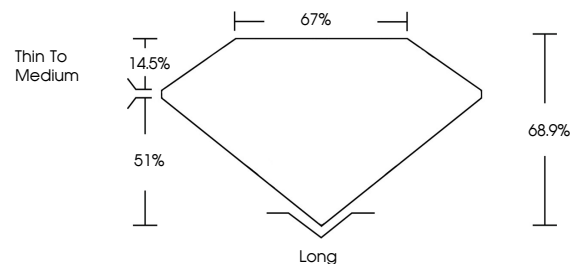

ELECTRONIC COPY

766617734
Report verification at igi.org

DIAMOND REPORT

February 13, 2026
IGI Report Number **766617734**
Description **NATURAL DIAMOND**
Shape and Cutting Style **EMERALD CUT**
Measurements **6.67 X 4.66 X 3.21 MM**

GRADING RESULTS

Carat Weight **1.00 CARAT**
Color Grade **K**
Clarity Grade **VVS 1**
Cut Grade **VERY GOOD**

ADDITIONAL GRADING INFORMATION

Polish **EXCELLENT**
Symmetry **EXCELLENT**
Fluorescence **VERY SLIGHT**
Inscription(s) **766617734**

PROPORTIONS