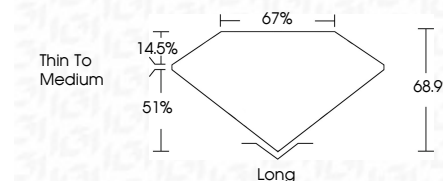

GRADING RESULTS

Carat Weight **1.00 CARAT**
Color Grade **K**
Clarity Grade **VVS 1**
Cut Grade **VERY GOOD**

ADDITIONAL GRADING INFORMATION

Polish **EXCELLENT**
Symmetry **EXCELLENT**
Fluorescence **VERY SLIGHT**
Inscription(s) **766617734**

PROPORTIONS

Sample Image Used

CLARITY CHARACTERISTICS

KEY TO SYMBOLS

Red symbols indicate internal characteristics.
Green symbols indicate external characteristics.

COLOR

D - F	G - J	K - M	N - R	S - Z	FANCY
Colorless	Near Colorless	Slightly Tinted	Very Light Color	Light Color	

CLARITY

FL	IF	VVS ¹⁻²	VS ¹⁻²	SI ¹⁻²	I ¹⁻³
Flawless	Internally Flawless	Very Very Slightly Included	Very Slightly Included	Slightly Included	Included

February 13, 2026
IGI Report Number **766617734**
Description **NATURAL DIAMOND**
Shape and Cutting Style **EMERALD CUT**
Measurements **6.67 X 4.66 X 3.21 MM**
GRADING RESULTS
Carat Weight **1.00 CARAT**
Color Grade **K**
Clarity Grade **VVS 1**
Cut Grade **VERY GOOD**

ADDITIONAL GRADING INFORMATION

Polish **EXCELLENT**
Symmetry **EXCELLENT**
Fluorescence **VERY SLIGHT**
Inscription(s) **766617734**

IGI

February 13, 2026
IGI Report No 766617734
EMERALD CUT
6.67 X 4.66 X 3.21 MM
1.00 CARAT
K
VVS 1
VERY GOOD
68.9%
67%
Thin To Medium
Long
EXCELLENT
EXCELLENT
VERY SLIGHT
VERY SLIGHT
 766617734