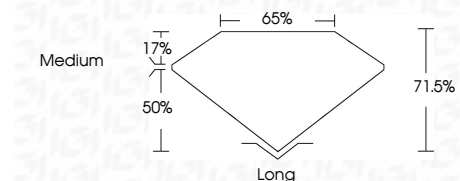

ELECTRONIC COPY

766617729
Report verification at igi.org

February 13, 2026
IGI Report Number **766617729**
Description **NATURAL DIAMOND**
Shape and Cutting Style **EMERALD CUT**
Measurements **6.87 X 4.52 X 3.23 MM**

GRADING RESULTS

Carat Weight **1.00 CARAT**
Color Grade **K**
Clarity Grade **VS 1**
Cut Grade **VERY GOOD**

ADDITIONAL GRADING INFORMATION

Polish **EXCELLENT**
Symmetry **EXCELLENT**
Fluorescence **NONE**
Inscription(s) **(IGI) 766617729**
Comments: Faint Brown

IGI

February 13, 2026
IGI Report No 766617729
EMERALD CUT
6.87 X 4.52 X 3.23 MM
1.00 CARAT
K
Color Grade
VS 1
VERY GOOD
Depth 71.5%
Table 65%
Girdle Medium
Long
EXCELLENT
EXCELLENT
NONE
(IGI) 766617729
Comments: Faint Brown

DIAMOND REPORT

February 13, 2026
IGI Report Number **766617729**
Description **NATURAL DIAMOND**
Shape and Cutting Style **EMERALD CUT**
Measurements **6.87 X 4.52 X 3.23 MM**

GRADING RESULTS

Carat Weight **1.00 CARAT**
Color Grade **K**
Clarity Grade **VS 1**
Cut Grade **VERY GOOD**