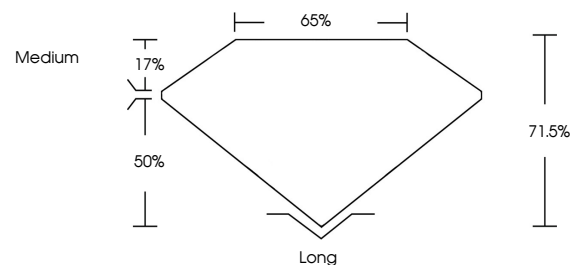

PROPORTIONS