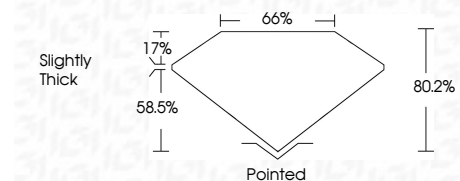

ELECTRONIC COPY

765635226
Report verification at igi.org

January 22, 2026
IGI Report Number **765635226**
Description **NATURAL DIAMOND**
Shape and Cutting Style **PRINCESS CUT**
Measurements **5.18 X 5.15 X 4.13 MM**

GRADING RESULTS

Carat Weight **1.00 CARAT**
Color Grade **H**
Clarity Grade **VVS 2**
Cut Grade **VERY GOOD**

ADDITIONAL GRADING INFORMATION

Polish **EXCELLENT**
Symmetry **EXCELLENT**
Fluorescence **NONE**
Inscription(s) **IGI 765635226**

IGI

January 22, 2026
IGI Report No. 765635226
PRINCESS CUT
5.18 X 5.15 X 4.13 MM
1.00 CARAT
H
VVS 2
VERY GOOD
80.2%
66%
Slightly Thick
Pointed
EXCELLENT
EXCELLENT
NONE
IGI 765635226

DIAMOND REPORT

January 22, 2026
IGI Report Number **765635226**
Description **NATURAL DIAMOND**
Shape and Cutting Style **PRINCESS CUT**
Measurements **5.18 X 5.15 X 4.13 MM**