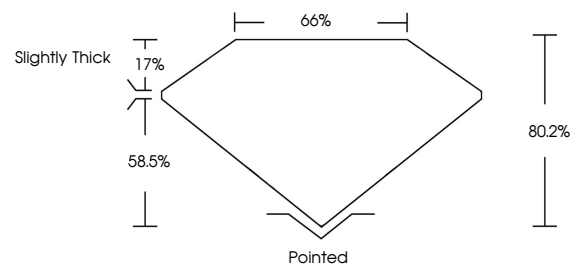

GRADING RESULTS

Carat Weight **1.00 CARAT**
Color Grade **H**
Clarity Grade **VVS 2**
Cut Grade **VERY GOOD**

ADDITIONAL GRADING INFORMATION

Polish **EXCELLENT**
Symmetry **EXCELLENT**
Fluorescence **NONE**
Inscription(s) **IGI 765635226**

IGI

January 22, 2026
IGI Report No. 765635226
PRINCESS CUT
5.18 X 5.15 X 4.13 MM
1.00 CARAT
H
VVS 2
VERY GOOD
80.2%
66%
Slightly Thick
Pointed
EXCELLENT
EXCELLENT
NONE
IGI 765635226

DIAMOND REPORT

January 22, 2026
IGI Report Number **765635226**
Description **NATURAL DIAMOND**
Shape and Cutting Style **PRINCESS CUT**
Measurements **5.18 X 5.15 X 4.13 MM**

PROPORTIONS

Sample Image Used

CLARITY CHARACTERISTICS

KEY TO SYMBOLS

Red symbols indicate internal characteristics.
Green symbols indicate external characteristics.

COLOR

D - F	G - J	K - M	N - R	S - Z	FANCY
Colorless	Near Colorless	Slightly Tinted	Very Light Color	Light Color	