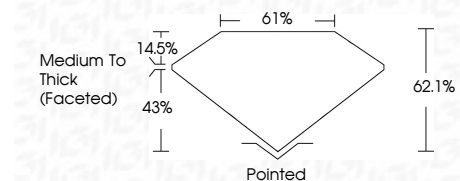

ELECTRONIC COPY

765635200
Report verification at igi.org

January 21, 2026
IGI Report Number **765635200**
Description **NATURAL DIAMOND**
Shape and Cutting Style **PEAR BRILLIANT**
Measurements **14.80 X 9.32 X 5.79 MM**

GRADING RESULTS

Carat Weight **5.01 CARATS**
Color Grade **G**
Clarity Grade **VVS 1**
Cut Grade **VERY GOOD**

ADDITIONAL GRADING INFORMATION

Polish **EXCELLENT**
Symmetry **EXCELLENT**
Fluorescence **NONE**
Inscription(s) **IGI 765635200**

IGI

January 21, 2026
IGI Report No 765635200
PEAR BRILLIANT
14.80 X 9.32 X 5.79 MM
5.01 CARATS
G
VERY GOOD
VVS 1
62.1%
61%
Medium To Thick (Faceted)
Pointed
EXCELLENT
EXCELLENT
NONE
IGI 765635200

DIAMOND REPORT

January 21, 2026
IGI Report Number **765635200**
Description **NATURAL DIAMOND**
Shape and Cutting Style **PEAR BRILLIANT**
Measurements **14.80 X 9.32 X 5.79 MM**

GRADING RESULTS

Carat Weight **5.01 CARATS**
Color Grade **G**
Clarity Grade **VVS 1**
Cut Grade **VERY GOOD**