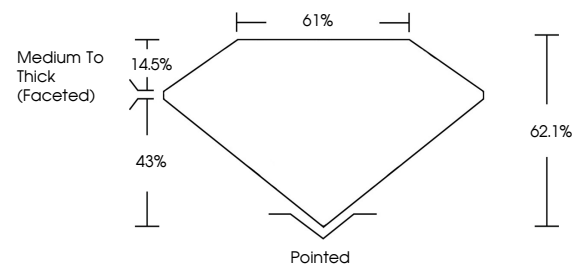

GRADING RESULTS

Carat Weight **5.01 CARATS**
Color Grade **G**
Clarity Grade **VVS 1**
Cut Grade **VERY GOOD**

ADDITIONAL GRADING INFORMATION

Polish **EXCELLENT**
Symmetry **EXCELLENT**
Fluorescence **NONE**
Inscription(s) **IGI 765635200**

IGI

January 21, 2026
IGI Report No 765635200
PEAR BRILLIANT
14.80 X 9.32 X 5.79 MM
5.01 CARATS
G
VERY GOOD
VVS 1
62.1%
61%
Medium To Thick (Faceted)
Pointed
EXCELLENT
EXCELLENT
NONE
IGI 765635200

DIAMOND REPORT

January 21, 2026
IGI Report Number **765635200**
Description **NATURAL DIAMOND**
Shape and Cutting Style **PEAR BRILLIANT**
Measurements **14.80 X 9.32 X 5.79 MM**

GRADING RESULTS

Carat Weight **5.01 CARATS**
Color Grade **G**
Clarity Grade **VVS 1**
Cut Grade **VERY GOOD**

ADDITIONAL GRADING INFORMATION

Polish **EXCELLENT**
Symmetry **EXCELLENT**
Fluorescence **NONE**
Inscription(s) **IGI 765635200**

PROPORTIONS

CLARITY CHARACTERISTICS

KEY TO SYMBOLS

Red symbols indicate internal characteristics.
Green symbols indicate external characteristics.