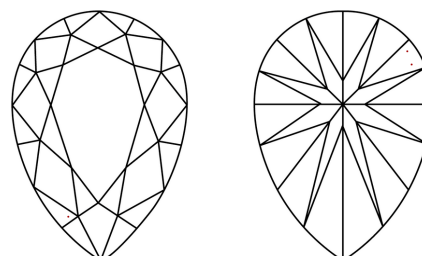

ELECTRONIC COPY

765612094
Report verification at igi.org

January 19, 2026
IGI Report Number **765612094**
Description **NATURAL DIAMOND**
Shape and Cutting Style **PEAR BRILLIANT**
Measurements **13.29 X 7.90 X 4.95 MM**

DIAMOND REPORT

January 19, 2026
IGI Report Number **765612094**
Description **NATURAL DIAMOND**
Shape and Cutting Style **PEAR BRILLIANT**
Measurements **13.29 X 7.90 X 4.95 MM**

GRADING RESULTS

Carat Weight **3.08 CARATS**
Color Grade **J**
Clarity Grade **VVS 2**
Cut Grade **EXCELLENT**

ADDITIONAL GRADING INFORMATION

Polish **EXCELLENT**
Symmetry **EXCELLENT**
Fluorescence **NONE**
Inscription(s) **IGI 765612094**

PROPORTIONS

Sample Image Used

CLARITY CHARACTERISTICS

KEY TO SYMBOLS

Red symbols indicate internal characteristics.
Green symbols indicate external characteristics.

COLOR

D - F	G - J	K - M	N - R	S - Z	FANCY
Colorless	Near Colorless	Slightly Tinted	Very Light Color	Light Color	

CLARITY

FL	IF	VVS 1-2	VS 1-2	SI 1-2	I 1-3
Flawless	Internally Flawless	Very Very Slightly Included	Very Slightly Included	Slightly Included	Included