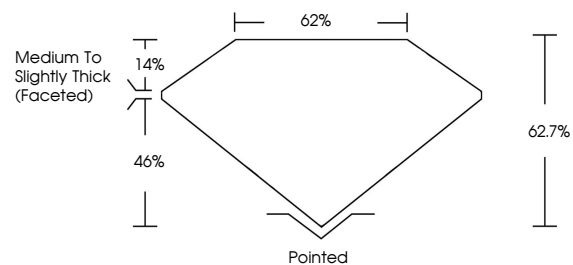

GRADING RESULTS

Carat Weight **3.08 CARATS**
Color Grade **J**
Clarity Grade **VVS 2**
Cut Grade **EXCELLENT**

ADDITIONAL GRADING INFORMATION

Polish **EXCELLENT**
Symmetry **EXCELLENT**
Fluorescence **NONE**
Inscription(s) **IGI 765612094**

IGI

January 19, 2026
IGI Report No 765612094
PEAR BRILLIANT
13.29 X 7.90 X 4.95 MM
3.08 CARATS
J
EXCELLENT
VVS 2
EXCELLENT
62%
62%
Medium To Slightly Thick (Faceted)
Pointed
EXCELLENT
EXCELLENT
NONE
IGI 765612094

DIAMOND REPORT

January 19, 2026
IGI Report Number **765612094**
Description **NATURAL DIAMOND**
Shape and Cutting Style **PEAR BRILLIANT**
Measurements **13.29 X 7.90 X 4.95 MM**

GRADING RESULTS

Carat Weight **3.08 CARATS**
Color Grade **J**
Clarity Grade **VVS 2**
Cut Grade **EXCELLENT**

ADDITIONAL GRADING INFORMATION

Polish **EXCELLENT**
Symmetry **EXCELLENT**
Fluorescence **NONE**
Inscription(s) **IGI 765612094**

PROPORTIONS

Sample Image Used

CLARITY CHARACTERISTICS

KEY TO SYMBOLS

Red symbols indicate internal characteristics.
Green symbols indicate external characteristics.