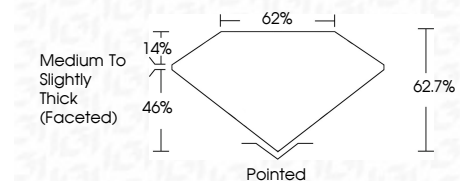

ELECTRONIC COPY

765612094
Report verification at igi.org

January 19, 2026
IGI Report Number **765612094**
Description **NATURAL DIAMOND**
Shape and Cutting Style **PEAR BRILLIANT**
Measurements **13.29 X 7.90 X 4.95 MM**

GRADING RESULTS

Carat Weight **3.08 CARATS**
Color Grade **J**
Clarity Grade **VVS 2**
Cut Grade **EXCELLENT**

ADDITIONAL GRADING INFORMATION

Polish **EXCELLENT**
Symmetry **EXCELLENT**
Fluorescence **NONE**
Inscription(s) **IGI 765612094**

IGI

January 19, 2026
IGI Report No 765612094
PEAR BRILLIANT
13.29 X 7.90 X 4.95 MM
3.08 CARATS
J
EXCELLENT
VVS 2
EXCELLENT
62%
62%
Medium To Slightly Thick (Faceted)
Pointed
EXCELLENT
EXCELLENT
NONE
IGI 765612094

DIAMOND REPORT

January 19, 2026
IGI Report Number **765612094**
Description **NATURAL DIAMOND**
Shape and Cutting Style **PEAR BRILLIANT**
Measurements **13.29 X 7.90 X 4.95 MM**

GRADING RESULTS

Carat Weight **3.08 CARATS**
Color Grade **J**
Clarity Grade **VVS 2**
Cut Grade **EXCELLENT**