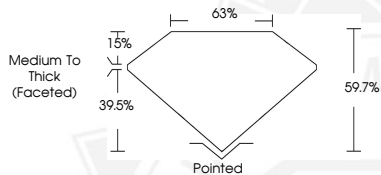

February 3, 2026

IGI Report Number 764688588

HEART BRILLIANT

NATURAL DIAMOND

5.32 X 6.05 X 3.61 MM

Carat Weight 0.71 CARAT

Color Grade I

Clarity Grade VVS 1

Cut Grade VERY GOOD

Polish EXCELLENT

Symmetry EXCELLENT

Fluorescence VERY SLIGHT

Inscription(s) IGI 764688588