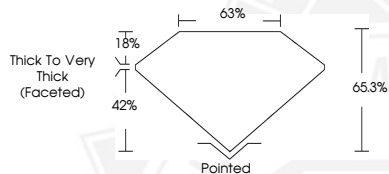

January 30, 2026

IGI Report Number 764688125

HEART BRILLIANT

NATURAL DIAMOND

5.45 X 6.39 X 4.17 MM

Carat Weight 0.90 CARAT

Color Grade J

Clarity Grade VVS 2

Cut Grade VERY GOOD

Polish EXCELLENT

Symmetry EXCELLENT

Fluorescence VERY SLIGHT

Inscription(s) (IGI) 764688125