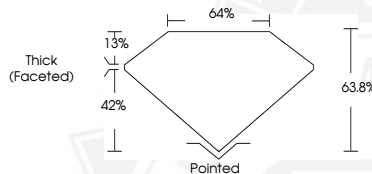

January 27, 2026

IGI Report Number 764687172

PEAR BRILLIANT

NATURAL DIAMOND

7.20 X 4.89 X 3.12 MM

Carat Weight 0.70 CARAT

Color Grade I

Clarity Grade SI 1

Cut Grade VERY GOOD

Polish EXCELLENT

Symmetry EXCELLENT

Fluorescence VERY SLIGHT

Inscription(s) (IGI) 764687172