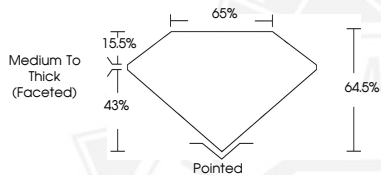

January 21, 2026
IGI Report Number **764686189**
PEAR BRILLIANT
NATURAL DIAMOND
6.84 X 4.31 X 2.78 MM
Carat Weight **0.50 CARAT**
Color Grade **H**
Clarity Grade **VS 1**
Cut Grade **VERY GOOD**
Polish **EXCELLENT**
Symmetry **EXCELLENT**
Fluorescence **NONE**
Inscription(s) **IGI 764686189**

January 21, 2026
IGI Report Number **764686189**
PEAR BRILLIANT
NATURAL DIAMOND
6.84 X 4.31 X 2.78 MM
Carat Weight **0.50 CARAT**
Color Grade **H**
Clarity Grade **VS 1**
Cut Grade **VERY GOOD**
Polish **EXCELLENT**
Symmetry **EXCELLENT**
Fluorescence **NONE**
Inscription(s) **IGI 764686189**