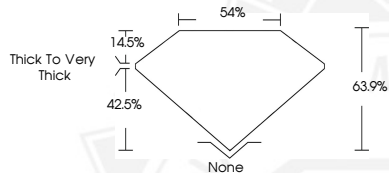

February 3, 2026
IGI Report Number **764685478**
PEAR BRILLIANT
NATURAL DIAMOND
6.56 X 4.40 X 2.81 MM
Carat Weight **0.50 CARAT**
Color Grade **H**
Clarity Grade **VS 1**
Cut Grade **VERY GOOD**
Polish **EXCELLENT**
Symmetry **VERY GOOD**
Fluorescence **NONE**
Inscription(s) **(IGI) 764685478**

February 3, 2026
IGI Report Number **764685478**
PEAR BRILLIANT
NATURAL DIAMOND
6.56 X 4.40 X 2.81 MM
Carat Weight **0.50 CARAT**
Color Grade **H**
Clarity Grade **VS 1**
Cut Grade **VERY GOOD**
Polish **EXCELLENT**
Symmetry **VERY GOOD**
Fluorescence **NONE**
Inscription(s) **(IGI) 764685478**