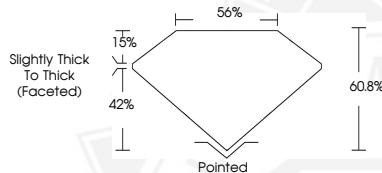

January 29, 2026
IGI Report Number **764685471**
PEAR BRILLIANT
NATURAL DIAMOND
7.18 X 4.79 X 2.91 MM
Carat Weight **0.61 CARAT**
Color Grade **G**
Clarity Grade **SI 1**
Cut Grade **VERY GOOD**
Polish **EXCELLENT**
Symmetry **EXCELLENT**
Fluorescence **NONE**
Inscription(s) **IGI 764685471**