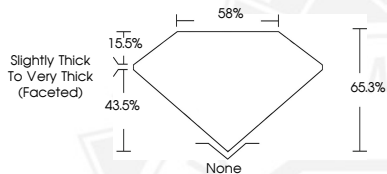

January 29, 2026
IGI Report Number **764685469**
PEAR BRILLIANT
NATURAL DIAMOND
7.30 X 4.47 X 2.92 MM
Carat Weight **0.60 CARAT**
Color Grade **I**
Clarity Grade **VS 1**
Cut Grade **VERY GOOD**
Polish **EXCELLENT**
Symmetry **VERY GOOD**
Fluorescence **VERY SLIGHT**
Inscription(s) **IGI 764685469**

January 29, 2026
IGI Report Number **764685469**
PEAR BRILLIANT
NATURAL DIAMOND
7.30 X 4.47 X 2.92 MM
Carat Weight **0.60 CARAT**
Color Grade **I**
Clarity Grade **VS 1**
Cut Grade **VERY GOOD**
Polish **EXCELLENT**
Symmetry **VERY GOOD**
Fluorescence **VERY SLIGHT**
Inscription(s) **IGI 764685469**