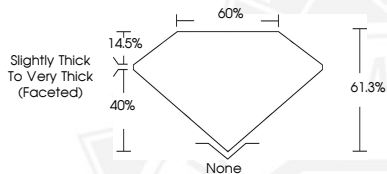

January 30, 2026
IGI Report Number **764685461**
PEAR BRILLIANT
NATURAL DIAMOND
7.16 X 4.65 X 2.85 MM
Carat Weight **0.58 CARAT**
Color Grade **G**
Clarity Grade **SI 1**
Cut Grade **VERY GOOD**
Polish **EXCELLENT**
Symmetry **VERY GOOD**
Fluorescence **NONE**
Inscription(s) **IGI 764685461**

January 30, 2026
IGI Report Number **764685461**
PEAR BRILLIANT
NATURAL DIAMOND
7.16 X 4.65 X 2.85 MM
Carat Weight **0.58 CARAT**
Color Grade **G**
Clarity Grade **SI 1**
Cut Grade **VERY GOOD**
Polish **EXCELLENT**
Symmetry **VERY GOOD**
Fluorescence **NONE**
Inscription(s) **IGI 764685461**