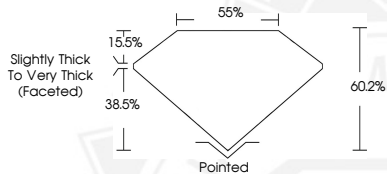

January 30, 2026
IGI Report Number **764685449**
PEAR BRILLIANT
NATURAL DIAMOND
7.25 X 4.27 X 2.57 MM
Carat Weight **0.51 CARAT**
Color Grade **I**
Clarity Grade **SI 2**
Cut Grade **VERY GOOD**
Polish **EXCELLENT**
Symmetry **VERY GOOD**
Fluorescence **NONE**
Inscription(s) **IGI 764685449**

January 30, 2026
IGI Report Number **764685449**
PEAR BRILLIANT
NATURAL DIAMOND
7.25 X 4.27 X 2.57 MM
Carat Weight **0.51 CARAT**
Color Grade **I**
Clarity Grade **SI 2**
Cut Grade **VERY GOOD**
Polish **EXCELLENT**
Symmetry **VERY GOOD**
Fluorescence **NONE**
Inscription(s) **IGI 764685449**