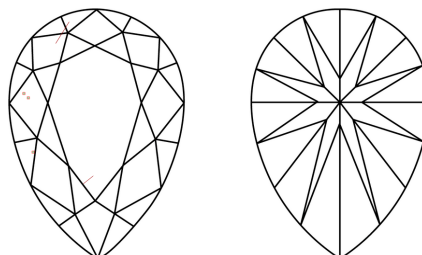

GRADING RESULTS

Carat Weight **1.25 CARAT**
Color Grade **I**
Clarity Grade **VS 1**
Cut Grade **VERY GOOD**

Sample Image Used

ADDITIONAL GRADING INFORMATION

Polish **EXCELLENT**
Symmetry **EXCELLENT**
Fluorescence **NONE**
Inscription(s) **IGI 764678165**

January 27, 2026
IGI Report No 764678165
PEAR BRILLIANT
9.15 X 5.89 X 3.75 MM
1.25 CARAT
I
Color Grade
VS 1
VERY GOOD
Cut Grade
63.7%
59%
Slightly Thick To Thick (Faceted)
Pointed
EXCELLENT
EXCELLENT
NONE
IGI 764678165

DIAMOND REPORT

January 27, 2026
IGI Report Number **764678165**
Description **NATURAL DIAMOND**
Shape and Cutting Style **PEAR BRILLIANT**
Measurements **9.15 X 5.89 X 3.75 MM**

GRADING RESULTS

Carat Weight **1.25 CARAT**
Color Grade **I**
Clarity Grade **VS 1**
Cut Grade **VERY GOOD**

ADDITIONAL GRADING INFORMATION

Polish **EXCELLENT**
Symmetry **EXCELLENT**
Fluorescence **NONE**
Inscription(s) **IGI 764678165**

PROPORTIONS

CLARITY CHARACTERISTICS

KEY TO SYMBOLS

Red symbols indicate internal characteristics.
Green symbols indicate external characteristics.