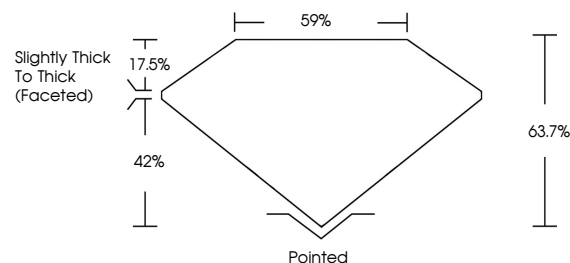

GRADING RESULTS

Carat Weight **1.25 CARAT**
Color Grade **I**
Clarity Grade **VS 1**
Cut Grade **VERY GOOD**

Sample Image Used

ADDITIONAL GRADING INFORMATION

Polish **EXCELLENT**
Symmetry **EXCELLENT**
Fluorescence **NONE**
Inscription(s) **IGI 764678165**

January 27, 2026
IGI Report No 764678165
PEAR BRILLIANT
9.15 X 5.89 X 3.75 MM
1.25 CARAT
I
Color Grade
VS 1
VERY GOOD
Cut Grade
63.7%
59%
Slightly Thick To Thick (Faceted)
Pointed
EXCELLENT
EXCELLENT
NONE
IGI 764678165

DIAMOND REPORT

January 27, 2026
IGI Report Number **764678165**
Description **NATURAL DIAMOND**
Shape and Cutting Style **PEAR BRILLIANT**
Measurements **9.15 X 5.89 X 3.75 MM**

GRADING RESULTS

Carat Weight **1.25 CARAT**
Color Grade **I**
Clarity Grade **VS 1**
Cut Grade **VERY GOOD**

ADDITIONAL GRADING INFORMATION

Polish **EXCELLENT**
Symmetry **EXCELLENT**
Fluorescence **NONE**
Inscription(s) **IGI 764678165**

PROPORTIONS

CLARITY CHARACTERISTICS

KEY TO SYMBOLS

Red symbols indicate internal characteristics.
Green symbols indicate external characteristics.