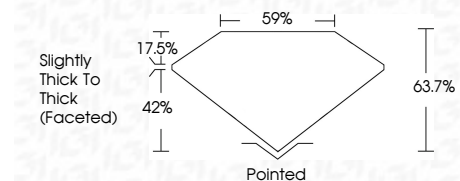

ELECTRONIC COPY

764678165
Report verification at igi.org

January 27, 2026
IGI Report Number **764678165**
Description **NATURAL DIAMOND**
Shape and Cutting Style **PEAR BRILLIANT**
Measurements **9.15 X 5.89 X 3.75 MM**

GRADING RESULTS

Carat Weight **1.25 CARAT**
Color Grade **I**
Clarity Grade **VS 1**
Cut Grade **VERY GOOD**

Sample Image Used

ADDITIONAL GRADING INFORMATION

Polish **EXCELLENT**
Symmetry **EXCELLENT**
Fluorescence **NONE**
Inscription(s) **IGI 764678165**

January 27, 2026
IGI Report No 764678165
PEAR BRILLIANT
9.15 X 5.89 X 3.75 MM
1.25 CARAT
I
Color Grade
VS 1
VERY GOOD
Cut Grade
63.7%
59%
Slightly Thick To Thick (Faceted)
Pointed
EXCELLENT
EXCELLENT
NONE
IGI 764678165

DIAMOND REPORT

January 27, 2026
IGI Report Number **764678165**
Description **NATURAL DIAMOND**
Shape and Cutting Style **PEAR BRILLIANT**
Measurements **9.15 X 5.89 X 3.75 MM**

GRADING RESULTS

Carat Weight **1.25 CARAT**
Color Grade **I**
Clarity Grade **VS 1**
Cut Grade **VERY GOOD**