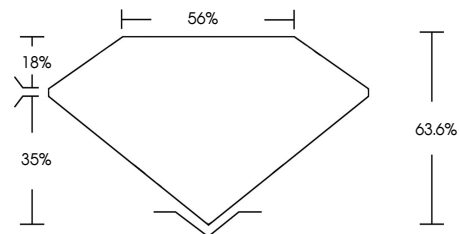

ELECTRONIC COPY

764639698
Report verification at igi.org

February 3, 2026
IGI Report Number **764639698**
Description **NATURAL DIAMOND**
Shape and Cutting Style **OVAL MODIFIED BRILLIANT**
Measurements **10.63 X 7.23 X 4.60 MM**
GRADING RESULTS
Carat Weight **3.21 CARATS**
Color Grade **NATURAL FANCY BLACK**

February 3, 2026
IGI Report Number **764639698**
Description **NATURAL DIAMOND**
Shape and Cutting Style **OVAL MODIFIED BRILLIANT**
Measurements **10.63 X 7.23 X 4.60 MM**
GRADING RESULTS
Carat Weight **3.21 CARATS**
Color Grade **NATURAL FANCY BLACK**
ADDITIONAL GRADING INFORMATION
Fluorescence **NONE**
Inscription(s) **764639698**

PROPORTIONS

Sample Image Used

COLOR

D - F	G - J	K - M	N - R	S - Z	FANCY
Colorless	Near Colorless	Slightly Tinted	Very Light Color	Light Color	

CLARITY

FL	IF	VVS ¹⁻²	VS ¹⁻²	SI ¹⁻²	I ¹⁻³
Flawless	Internally Flawless	Very Very Slightly Included	Very Slightly Included	Slightly Included	Included