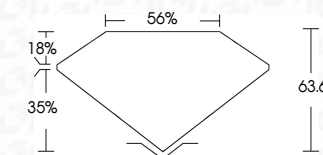

COLOR

D - F	G - J	K - M	N - R	S - Z	FANCY
Colorless	Near Colorless	Slightly Tinted	Very Light Color	Light Color	

CLARITY

FL	IF	VVS¹⁻²	VS¹⁻²	SI¹⁻²	I¹⁻³
Flawless	Internally Flawless	Very Very Slightly Included	Very Slightly Included	Slightly Included	Included

ADDITIONAL GRADING INFORMATION

Fluorescence **NONE**
Inscription(s) **764639698**