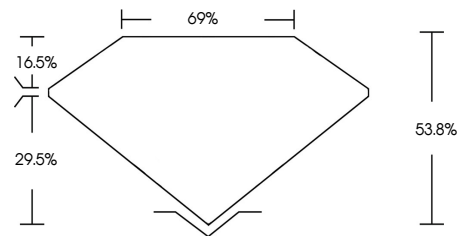

ELECTRONIC COPY

764639689
Report verification at igi.org

February 3, 2026
IGI Report Number **764639689**
Description **NATURAL DIAMOND**
Shape and Cutting Style **PEAR MODIFIED BRILLIANT**
Measurements **7.90 X 6.63 X 3.57 MM**
GRADING RESULTS
Carat Weight **1.66 CARAT**
Color Grade **NATURAL FANCY BLACK**

February 3, 2026
IGI Report Number **764639689**
Description **NATURAL DIAMOND**
Shape and Cutting Style **PEAR MODIFIED BRILLIANT**
Measurements **7.90 X 6.63 X 3.57 MM**
GRADING RESULTS
Carat Weight **1.66 CARAT**
Color Grade **NATURAL FANCY BLACK**
ADDITIONAL GRADING INFORMATION
Fluorescence **NONE**
Inscription(s) **764639689**

PROPORTIONS

Sample Image Used

COLOR

D - F	G - J	K - M	N - R	S - Z	FANCY
Colorless	Near Colorless	Slightly Tinted	Very Light Color	Light Color	

CLARITY

FL	IF	VVS ¹⁻²	VS ¹⁻²	SI ¹⁻²	I ¹⁻³
Flawless	Internally Flawless	Very Very Slightly Included	Very Slightly Included	Slightly Included	Included