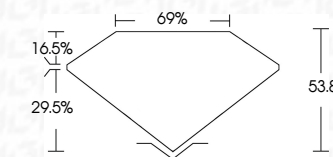

ELECTRONIC COPY

764639689
Report verification at igi.org

February 3, 2026
IGI Report Number **764639689**
Description **NATURAL DIAMOND**
Shape and Cutting Style **PEAR MODIFIED BRILLIANT**
Measurements **7.90 X 6.63 X 3.57 MM**
GRADING RESULTS
Carat Weight **1.66 CARAT**
Color Grade **NATURAL FANCY BLACK**

February 3, 2026
IGI Report Number **764639689**
Description **NATURAL DIAMOND**
Shape and Cutting Style **PEAR MODIFIED BRILLIANT**
Measurements **7.90 X 6.63 X 3.57 MM**
GRADING RESULTS
Carat Weight **1.66 CARAT**
Color Grade **NATURAL FANCY BLACK**
ADDITIONAL GRADING INFORMATION
Fluorescence **NONE**
Inscription(s) **764639689**

PROPORTIONS

Sample Image Used

COLOR

D - F	G - J	K - M	N - R	S - Z	FANCY
Colorless	Near Colorless	Slightly Tinted	Very Light Color	Light Color	

CLARITY

FL	IF	VVS ¹⁻²	VS ¹⁻²	SI ¹⁻²	I ¹⁻³
Flawless	Internally Flawless	Very Very Slightly Included	Very Slightly Included	Slightly Included	Included