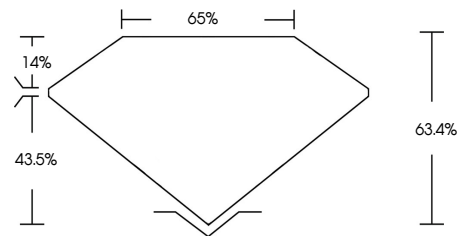

ELECTRONIC COPY

764639687
Report verification at igi.org

DIAMOND REPORT

February 3, 2026
IGI Report Number **764639687**
Description **NATURAL DIAMOND**
Shape and Cutting Style **PEAR BRILLIANT**
Measurements **8.80 X 6.67 X 4.23 MM**
GRADING RESULTS
Carat Weight **1.57 CARAT**
Color Grade **NATURAL FANCY BLACK**
ADDITIONAL GRADING INFORMATION
Fluorescence **NONE**
Inscription(s) **764639687**

PROPORTIONS

Sample Image Used

February 3, 2026
IGI Report Number **764639687**
Description **NATURAL DIAMOND**
Shape and Cutting Style **PEAR BRILLIANT**
Measurements **8.80 X 6.67 X 4.23 MM**
GRADING RESULTS
Carat Weight **1.57 CARAT**
Color Grade **NATURAL FANCY BLACK**

ADDITIONAL GRADING INFORMATION

Fluorescence **NONE**
Inscription(s) **764639687**

IGI

February 3, 2026
IGI Report No 764639687
PEAR BRILLIANT
8.80 X 6.67 X 4.23 MM
1.57 CARAT
NATURAL FANCY BLACK
Color Grade
Depth 63.4%
Table 65%
Girdle
Culet
Fluorescence
Inscription(s) 764639687
NONE