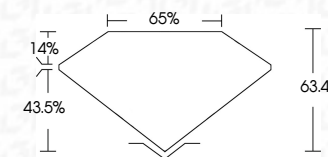

ELECTRONIC COPY

764639687
Report verification at igi.org

DIAMOND REPORT

February 3, 2026
IGI Report Number **764639687**
Description **NATURAL DIAMOND**
Shape and Cutting Style **PEAR BRILLIANT**
Measurements **8.80 X 6.67 X 4.23 MM**
GRADING RESULTS
Carat Weight **1.57 CARAT**
Color Grade **NATURAL FANCY BLACK**
ADDITIONAL GRADING INFORMATION
Fluorescence **NONE**
Inscription(s) **764639687**

PROPORTIONS

Sample Image Used

February 3, 2026
IGI Report Number **764639687**
Description **NATURAL DIAMOND**
Shape and Cutting Style **PEAR BRILLIANT**
Measurements **8.80 X 6.67 X 4.23 MM**
GRADING RESULTS
Carat Weight **1.57 CARAT**
Color Grade **NATURAL FANCY BLACK**

ADDITIONAL GRADING INFORMATION

Fluorescence **NONE**
Inscription(s) **764639687**

IGI

February 3, 2026
IGI Report No 764639687
PEAR BRILLIANT
8.80 X 6.67 X 4.23 MM
1.57 CARAT
NATURAL FANCY BLACK
Color Grade
Depth 63.4%
Table 65%
Girdle
Culet
Fluorescence
Inscription(s) 764639687
NONE