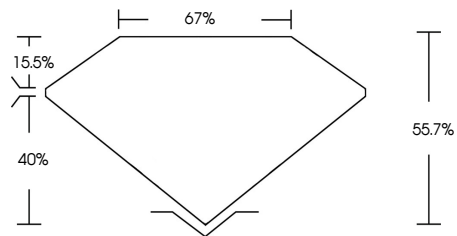

ELECTRONIC COPY

764639684
Report verification at igi.org

February 3, 2026
IGI Report Number **764639684**
Description **NATURAL DIAMOND**
Shape and Cutting Style **EMERALD MIXED CUT**
Measurements **7.31 X 5.82 X 3.24 MM**
GRADING RESULTS
Carat Weight **1.50 CARAT**
Color Grade **NATURAL FANCY BLACK**

February 3, 2026
IGI Report Number **764639684**
Description **NATURAL DIAMOND**
Shape and Cutting Style **EMERALD MIXED CUT**
Measurements **7.31 X 5.82 X 3.24 MM**
GRADING RESULTS
Carat Weight **1.50 CARAT**
Color Grade **NATURAL FANCY BLACK**

ADDITIONAL GRADING INFORMATION

Fluorescence **NONE**
Inscription(s) **764639684**

PROPORTIONS

Sample Image Used