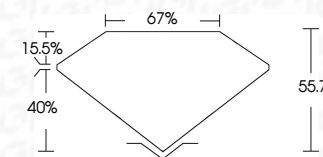

COLOR

D - F	G - J	K - M	N - R	S - Z	FANCY
Colorless	Near Colorless	Slightly Tinted	Very Light Color	Light Color	

CLARITY

FL	IF	VVS¹⁻²	VS¹⁻²	SI¹⁻²	I¹⁻³
Flawless	Internally Flawless	Very Very Slightly Included	Very Slightly Included	Slightly Included	Included

ADDITIONAL GRADING INFORMATION

Fluorescence **NONE**
Inscription(s) **764639684**

IGI