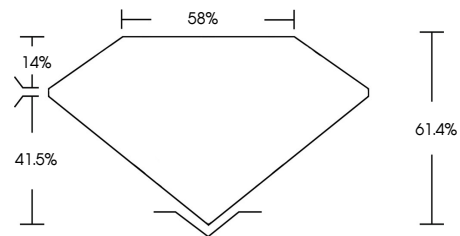

ELECTRONIC COPY

764639683
Report verification at igi.org

February 3, 2026
IGI Report Number **764639683**
Description **NATURAL DIAMOND**
Shape and Cutting Style **MARQUISE MODIFIED BRILLIANT**
Measurements **11.03 X 5.55 X 3.41 MM**
GRADING RESULTS
Carat Weight **1.50 CARAT**
Color Grade **NATURAL FANCY BLACK**

February 3, 2026
IGI Report Number **764639683**
Description **NATURAL DIAMOND**
Shape and Cutting Style **MARQUISE MODIFIED BRILLIANT**
Measurements **11.03 X 5.55 X 3.41 MM**
GRADING RESULTS
Carat Weight **1.50 CARAT**
Color Grade **NATURAL FANCY BLACK**
ADDITIONAL GRADING INFORMATION
Fluorescence **NONE**
Inscription(s) **764639683**

PROPORTIONS

Sample Image Used

COLOR

D - F	G - J	K - M	N - R	S - Z	FANCY
Colorless	Near Colorless	Slightly Tinted	Very Light Color	Light Color	

CLARITY

FL	IF	VVS ¹⁻²	VS ¹⁻²	SI ¹⁻²	I ¹⁻³
Flawless	Internally Flawless	Very Very Slightly Included	Very Slightly Included	Slightly Included	Included