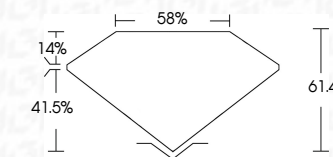

COLOR

D - F	G - J	K - M	N - R	S - Z	FANCY
Colorless	Near Colorless	Slightly Tinted	Very Light Color	Light Color	

CLARITY

FL	IF	VVS¹⁻²	VS¹⁻²	SI¹⁻²	I¹⁻³
Flawless	Internally Flawless	Very Very Slightly Included	Very Slightly Included	Slightly Included	Included

ADDITIONAL GRADING INFORMATION

Fluorescence **NONE**
Inscription(s) **764639683**