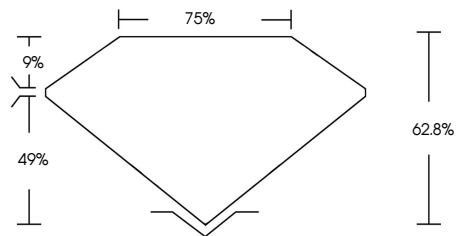

**ELECTRONIC COPY**

764639682  
Report verification at [igi.org](http://igi.org)

February 3, 2026  
IGI Report Number **764639682**  
Description **NATURAL DIAMOND**  
Shape and Cutting Style **EMERALD CUT**  
Measurements **7.39 X 5.73 X 3.60 MM**  
**GRADING RESULTS**  
Carat Weight **1.50 CARAT**  
Color Grade **NATURAL FANCY BLACK**

February 3, 2026  
IGI Report Number **764639682**  
Description **NATURAL DIAMOND**  
Shape and Cutting Style **EMERALD CUT**  
Measurements **7.39 X 5.73 X 3.60 MM**  
**GRADING RESULTS**  
Carat Weight **1.50 CARAT**  
Color Grade **NATURAL FANCY BLACK**  
**ADDITIONAL GRADING INFORMATION**  
Fluorescence **NONE**  
Inscription(s) **764639682**

**PROPORTIONS**

Sample Image Used

**COLOR**

D - F	G - J	K - M	N - R	S - Z	FANCY
Colorless	Near Colorless	Slightly Tinted	Very Light Color	Light Color	

**CLARITY**

FL	IF	VVS <sup>1-2</sup>	VS <sup>1-2</sup>	SI <sup>1-2</sup>	I <sup>1-3</sup>
Flawless	Internally Flawless	Very Very Slightly Included	Very Slightly Included	Slightly Included	Included

**ADDITIONAL GRADING INFORMATION**

Fluorescence **NONE**  
Inscription(s) **764639682**

**IGI**

February 3, 2026  
IGI Report No 764639682  
**EMERALD CUT**  
1.50 CARAT  
7.39 X 5.73 X 3.60 MM  
NATURAL FANCY BLACK  
1.50 CARAT  
NATURAL FANCY BLACK  
75%  
62.8%  
NONE  
764639682