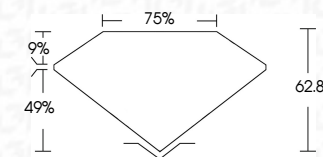

**ELECTRONIC COPY**

764639682  
Report verification at [igi.org](http://igi.org)

February 3, 2026  
IGI Report Number **764639682**  
Description **NATURAL DIAMOND**  
Shape and Cutting Style **EMERALD CUT**  
Measurements **7.39 X 5.73 X 3.60 MM**  
**GRADING RESULTS**  
Carat Weight **1.50 CARAT**  
Color Grade **NATURAL FANCY BLACK**

February 3, 2026  
IGI Report Number **764639682**  
Description **NATURAL DIAMOND**  
Shape and Cutting Style **EMERALD CUT**  
Measurements **7.39 X 5.73 X 3.60 MM**  
**GRADING RESULTS**  
Carat Weight **1.50 CARAT**  
Color Grade **NATURAL FANCY BLACK**  
**ADDITIONAL GRADING INFORMATION**  
Fluorescence **NONE**  
Inscription(s) **764639682**

**PROPORTIONS**

Sample Image Used

**COLOR**

D - F	G - J	K - M	N - R	S - Z	FANCY
Colorless	Near Colorless	Slightly Tinted	Very Light Color	Light Color	

**CLARITY**

FL	IF	VVS <sup>1-2</sup>	VS <sup>1-2</sup>	SI <sup>1-2</sup>	I <sup>1-3</sup>
Flawless	Internally Flawless	Very Very Slightly Included	Very Slightly Included	Slightly Included	Included

**ADDITIONAL GRADING INFORMATION**

Fluorescence **NONE**  
Inscription(s) **764639682**

**IGI**

February 3, 2026  
IGI Report No 764639682  
**EMERALD CUT**  
1.50 CARAT  
7.39 X 5.73 X 3.60 MM  
NATURAL FANCY BLACK  
1.50 CARAT  
NATURAL FANCY BLACK  
75%  
62.8%  
NONE  
764639682